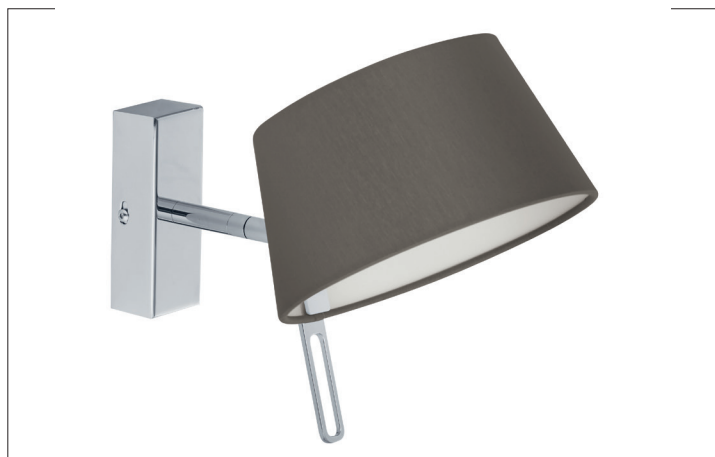

Wall surface mounted luminaire

Artikel-Nr. 58131150

Wall surface mounted luminaire, nickel, round. Surface mounting, Wall-mounted. Wall surface-mounted lamp with a fabric shade, head can be pivoted by 180° height: 170 mm, width: 160 mm, outreach: 290 mm, shade material: Chintz, shade color: brown, surface: nickel matte. For more available shade variants and special solutions you can download a PDF file for each product online from our website. Lamp holder: G9, Mounting method: Surface mounting, Place of installation: Wall-mounted, Degree of protection: according to DIN EN 60529 IP20, Protection class: (EN 61140) I, Voltage: 230V AC 50Hz, Power: 48W, Amount of light sources / fittings: 1.0 Qty, Control: Other.

Artikel-Nr. 58131150
Stand: 07.12.2021 09:31

Colour	Nickel
Shade colour	Brown
Shade material	Chintz
Amount of light sources / fittings	1 Qty
Control	Other
Lamp holder	G9

Power	1 x max. 48 W
Voltage	230V AC 50Hz
Degree of protection	IP20
Protection class	I
Voltage type	AC