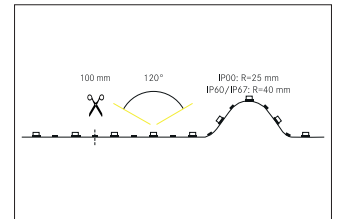

QualityFlex Special Applications, Single LED RGB+TW, 24 W / m, IP00

Artikel-Nr. 75526002

Artikel-Nr.	75526002
Stand:	06.12.2021 12:02

Lamp power per meter	24 W/m
Beam angle	120 °
Length	100 mm
Width	12 mm
Aufbauhöhe	3 mm
Length of individual sections	100 mm
Degree of protection	IP00
Protection class	III
Short Pitch	16.5 mm

Number of lamps per meter	300 Qty
Voltage	24V
Voltage type	DC
Ambient temperature	-10 °C bis +40 °C
Control	Dimming depending on driver
Circuit type	Parallel conduction
Length of the connection line	350 mm
Maximum module length	5,000 mm