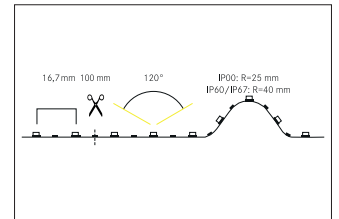

LED flex lighting
Artikel-Nr. 75503002

LED flex lighting, multi-coloured. LED flex lighting for decorative, technical as well as efficient lighting of light covers, linear applications and backlighting, basic or general lighting of rooms, architectural applications and for areas where high illumination is required, such as indirect or direct lighting, luminous ceilings, gastronomy lighting and much more. Länge: 100.0 mm Lampenleistung je Meter: 17.0 W/m, Schutzart raumseitig: IP00, Schutzklasse: III, Spannung: 24V DC, Abstrahlwinkel: 120.0 °, 120 LEDs pro Meter, Chip-Abstand (Short Pitch) : 16,7mm. Zur Individuellen Anwendung kann die LED-Flexplatine alle 100 mm eingekürzt werden. Die maximale Systemlänge von 5.000mm darf mit einer Einspeisung nicht überschritten werden. This luminaire contains incorporated and non-exchangeable LED light sources.

Artikel-Nr.	75503002
Stand:	06.12.2021 11:35

Colour	Multi-coloured
Length	100 mm
Beam angle	120 °
Amount of light sources / fittings	12 Qty
Lamp	LED
scope of delivery	inkl. 1 x Montageanleitung
Control	Dimming depending on driver

Voltage	24V
Degree of protection	IP00
Protection class	III
Length	100 mm
Width	10 mm
Aufbauhöhe	2.1 mm
Circuit type	Parallel conduction