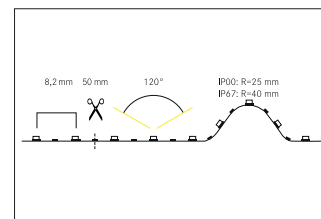

QualityFlex Special Applications, RGB, 14,4 W / m, IP00

Artikel-Nr. 75209001

Artikel-Nr. 75209001
Stand: 06.12.2021 11:27

Lamp power per meter	14.4 W/m
Beam angle	120 °
Length	50 mm
Width	8 mm
Aufbauhöhe	2 mm
Length of individual sections	50 mm
Degree of protection	IP00
Protection class	III
Short Pitch	8.2 mm

Number of lamps per meter	120 Qty
Voltage	24V
Voltage type	DC
Ambient temperature	-10 °C bis +40 °C
Control	Dimming depending on driver
Circuit type	Parallel conduction
Length of the connection line	350 mm
Maximum module length	5,000 mm