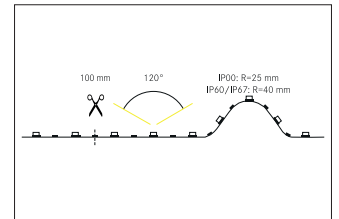

QualityFlex Special Applications, Single LED RGB+TW, 24 W / m, IP00

**Artikel-Nr. 75576002**

<b>Artikel-Nr.</b>	<b>75576002</b>
<b>Stand:</b>	06.12.2021 11:57

Lamp power per meter	24 W/m
Beam angle	120 °
Length	100 mm
Width	14.5 mm
Aufbauhöhe	4.8 mm
Length of individual sections	100 mm
Degree of protection	IP00
Protection class	III
Short Pitch	16.5 mm

Number of lamps per meter	300 Qty
Voltage	24V
Voltage type	DC
Ambient temperature	-10 °C bis +40 °C
Control	Dimming depending on driver
Circuit type	Parallel conduction
Length of the connection line	350 mm
Maximum module length	5,000 mm