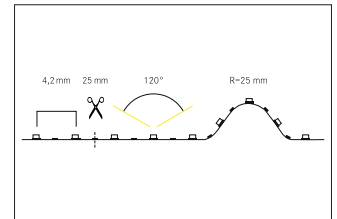

QualityFlex Select flex lighting 25 mm, CRI > 90, 19,2 W / m, IP00

Artikel-Nr. 75205027

QualityFlex Select flex lighting 25 mm, CRI > 90, 19,2 W / m, IP00, white, 2.700K, CRI > 90. LED flex lighting for decorative, technical as well as efficient lighting of light coves, linear applications and backlighting, basic or general lighting of rooms, architectural applications and for areas where high illumination is required, such as indirect or direct lighting, luminous ceilings, gastronomy lighting and much more. Länge: 25.0 mm Lampenleistung je Meter: 19.2 W/m, Schutzart raumseitig: IP00, Schutzklasse: III, Spannung: 24V DC, Abstrahlwinkel: 120.0 °, 240 LEDs pro Meter, Chip-Abstand (Short Pitch) : 4,2mm. Zur Individuellen Anwendung kann die LED-Flexplatine alle 25 mm eingekürzt werden. Die maximale Systemlänge von 5.000mm darf mit einer Einspeisung nicht überschritten werden. This luminaire contains incorporated and non-exchangeable LED light sources.

Artikel-Nr.	75205027
Stand:	06.12.2021 12:38

Colour temperature	2700 K
Colour	White
Length	25 mm
Beam angle	120 °
Amount of light sources / fittings	6 Qty
Lamp	LED
scope of delivery	Including connecting cable on one side, length 350 mm

Voltage	24V
Degree of protection	IP00
Protection class	III
Length	25 mm
Width	10 mm
Aufbauhöhe	1.4 mm
Circuit type	Parallel conduction