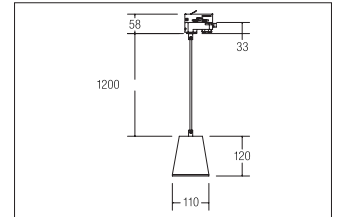

LED-Schiene-Pendelleuchte

Artikel-Nr. 88385183

LED-Schiene-Pendelleuchte, strukturschwarz. Surface mounting, Ceiling-mounted Mounting method: Surface mounting, Place of installation: Ceiling-mounted, Material: Aluminium / Glass, Degree of protection: according to DIN EN 60529 IP20, Protection class: (EN 61140) I, Voltage: 230V AC 50Hz, Power: 18W, Amount of light sources / fittings: 1.0 Qty, Luminous flux: 1.423lm, Colour temperature: 3000 K, Light colour : White, Beam angle: 38°, Adjustability: Not adjustable, With control gear: Yes, control: on/off.

Artikel-Nr. 88385183
Stand: 22.07.2021 03:38

Beam angle	38 °
Colour of light	3000 K
Colour	strukturschwarz
Luminous flux	1,423 lm
System efficiency	79 lm/W
Beam angle	38 °
Material	Aluminium / Glass
Colour rendering	CRI > 80
Power	18 W
Dimensions	D 110 x H 120 mm
Shipping	Including a light source 1 x COB-LED, switchable
weight	0.900 kg

System output	18 W
thermal management	Passive (without fan)
control	on/off
Voltage	230V AC 50Hz
Luminous flux	1,423 lm
Circuit type	Parallel conduction
Degree of protection	IP20
Protection class	I
Voltage type	AC
Adjustability	Not adjustable
Energy efficiency class	A++ to A
Length	135 mm
Height	120 mm