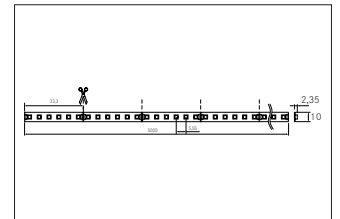

QualityFlex Special Applications, Food, 14,4 W / m, IP00
Artikel-Nr. 75203024

QualityFlex Special Applications, Food, 14,4 W / m, IP00, white, 2.400K. LED flex lighting for decorative, technical as well as efficient lighting of light coves, linear applications and backlighting, basic or general lighting of rooms, architectural applications and for areas where high illumination is required, such as indirect or direct lighting, luminous ceilings, gastronomy lighting and much more. Länge: 5000.0 mm Lampenleistung je Meter: 14.4 W/m, Schutzart raumseitig: IP00, Schutzklasse: III, Spannung: 24V DC, Abstrahlwinkel: 120.0 °, 180 LEDs pro Meter, Chip-Abstand (Short Pitch) : 5,55mm. Zur Individuellen Anwendung kann die LED-Flexplatine alle 33,33 mm eingekürzt werden. Die maximale Systemlänge von 5.000mm darf mit einer Einspeisung nicht überschritten werden.

Artikel-Nr.	75203024
Stand:	06.12.2021 12:14

Colour temperature	2400 K
Colour	White
Length	5,000 mm
Beam angle	120 °
Amount of light sources / fittings	900 Qty
Power	72 W
Lamp	LED
scope of delivery	Including connecting cable on one side, length 350 mm

Control	Dimming depending on driver
Voltage	24V
Degree of protection	IP00
Protection class	III
Length	33.3 mm
Width	10 mm
Aufbauhöhe	2.4 mm
Circuit type	Parallel conduction