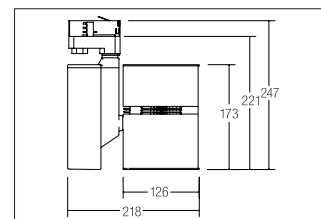

LED track spotlight, 27W

Artikel-Nr. 88345073

LED track spotlight, 27W, white, round. Conductor rail mounting, Ceiling-mounted. For optimal product presentation through uniform light image, suitable for all assortment environments. Energy efficient and stimulating for sales. The high number of variants results in a uniform, harmonious concept for integrated lighting. Mounting method: Conductor rail mounting, Place of installation: Ceiling-mounted, Material: Aluminium, Degree of protection: according to DIN EN 60529 IP20, Protection class: (EN 61140) I, Voltage: 230V AC 50Hz, Power: 27W, Amount of light sources / fittings: 1.0 Qty, Luminous flux: 3.193lm, Colour temperature: 3000 K, Light colour : White, Beam angle: 36°, Adjustability: Rotatable and adjustable head, With control gear: Yes, control: on/off. This luminaire contains incorporated and non-exchangeable LED light sources.

Artikel-Nr.	88345073
Stand:	21.07.2021 23:54

Beam angle	36 °
Colour of light	3000 K
Colour	weiß
Luminous flux	3,193 lm
Material	Aluminium
Power	27 W
Dimensions	L x B x H: 221 x mm
System output	27 W
control	on/off

Voltage	230V AC 50Hz
Circuit type	Parallel conduction
Degree of protection	IP20
Protection class	I
Voltage type	AC
Adjustability	Rotatable and adjustable head
Energy efficiency class	A++ to A
Head adjustable angle	180 °
Length	221 mm