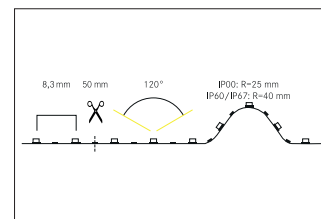

QualityFlex Select flex lighting 50 mm, CRI > 90, 9,6 W / m, IP67

Artikel-Nr. 75272003

QualityFlex Select flex lighting 50 mm, CRI > 90, 9,6 W / m, IP67, white, 3.000K, CRI > 90. LED flex lighting for decorative, technical as well as efficient lighting of light coves, linear applications and backlighting, basic or general lighting of rooms, architectural applications and for areas where high illumination is required, such as indirect or direct lighting, luminous ceilings, gastronomy lighting and much more. Länge: 50.0 mm Lampenleistung je Meter: 9.6 W/m, Schutzart raumseitig: IP67, Schutzklasse: III, Spannung: 24V DC, Abstrahlwinkel: 120.0 °, 120 LEDs pro Meter, Chip-Abstand (Short Pitch) : 8,3mm. Zur Individuellen Anwendung kann die LED-Flexplatine alle 50 mm eingekürzt werden. Bei Kürzung der LED-Flexplatine muss der IP-Schutz bauseits wiederhergestellt werden. Die maximale Systemlänge von 5.000mm darf mit einer Einspeisung nicht überschritten werden. This luminaire contains incorporated and non-exchangeable LED light sources.

Artikel-Nr.	75272003
Stand:	06.12.2021 11:25

Colour temperature	3000 K
Colour	White
Length	50 mm
Beam angle	120 °
Amount of light sources / fittings	6 Qty
Lamp	LED
scope of delivery	Including connecting cable on one side, length 350 mm

Control	Dimming depending on driver
Voltage	24V
Degree of protection	IP67
Protection class	III
Length	50 mm
Width	11 mm
Aufbauhöhe	4.8 mm
Circuit type	Parallel conduction