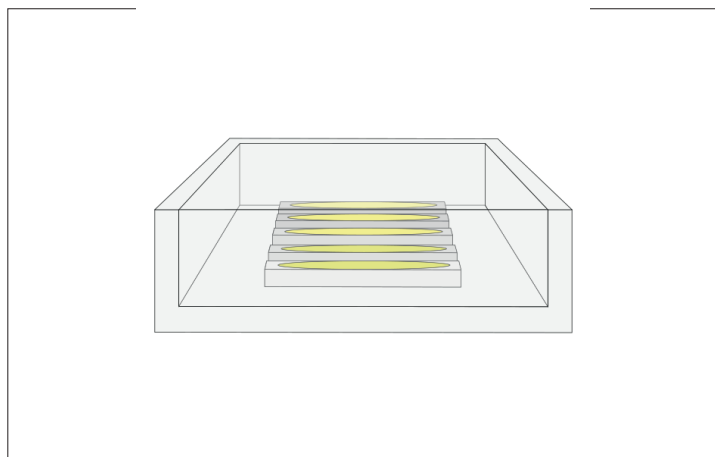

QualityFlex Select flex lighting 50 mm, CRI > 90, 9,6 W / m, IP67

Artikel-Nr. 75272003

QualityFlex Select flex lighting 50 mm, CRI > 90, 9,6 W / m, IP67, white, 3.000K, CRI > 90. LED flex lighting for decorative, technical as well as efficient lighting of light coves, linear applications and backlighting, basic or general lighting of rooms, architectural applications and for areas where high illumination is required, such as indirect or direct lighting, luminous ceilings, gastronomy lighting and much more. Länge: 50.0 mm Lampenleistung je Meter: 9.6 W/m, Schutzart raumseitig: IP67, Schutzklasse: III, Spannung: 24V DC, Abstrahlwinkel: 120.0 °, 120 LEDs pro Meter, Chip-Abstand (Short Pitch) : 8,3mm. Zur Individuellen Anwendung kann die LED-Flexplatine alle 50 mm eingekürzt werden. Bei Kürzung der LED-Flexplatine muss der IP-Schutz bauseits wiederhergestellt werden. Die maximale Systemlänge von 5.000mm darf mit einer Einspeisung nicht überschritten werden. This luminaire contains incorporated and non-exchangeable LED light sources.

Artikel-Nr.	75272003
Stand:	06.12.2021 11:25

Colour temperature	3000 K
Colour	White
Length	50 mm
Beam angle	120 °
Amount of light sources / fittings	6 Qty
Lamp	LED
scope of delivery	Including connecting cable on one side, length 350 mm

Control	Dimming depending on driver
Voltage	24V
Degree of protection	IP67
Protection class	III
Length	50 mm
Width	11 mm
Aufbauhöhe	4.8 mm
Circuit type	Parallel conduction