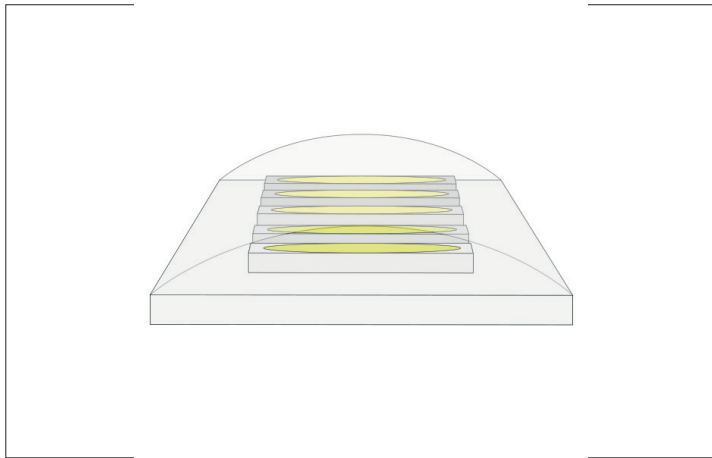

QualityFlex Select flex lighting 50 mm, CRI > 90, 9,6 W / m, IP60

Artikel-Nr. 75222004

QualityFlex Select flex lighting 50 mm, CRI > 90, 9,6 W / m, IP60, white, 4.100K, CRI > 90. LED flex lighting for decorative, technical as well as efficient lighting of light coves, linear applications and backlighting, basic or general lighting of rooms, architectural applications and for areas where high illumination is required, such as indirect or direct lighting, luminous ceilings, gastronomy lighting and much more. Länge: 50.0 mm Lampenleistung je Meter: 9.6 W/m, Lichtstrom je Meter: 340.0 lm/m, Schutzart raumseitig: IP60, Schutzklasse: III, Spannung: 24V DC, Abstrahlwinkel: 120.0 °, 120 LEDs pro Meter, Chip-Abstand (Short Pitch) : 8,3mm. Zur Individuellen Anwendung kann die LED-Flexplatine alle 50 mm eingekürzt werden. Die maximale Systemlänge von 5.000mm darf mit einer Einspeisung nicht überschritten werden. This luminaire contains incorporated and non-exchangeable LED light sources.

Artikel-Nr.	75222004
Stand:	06.12.2021 11:32

Colour temperature	4100 K
Colour	White
Length	50 mm
Beam angle	120 °
Amount of light sources / fittings	600 Qty
Lamp	LED
scope of delivery	Including connecting cable on one side, length 350 mm

Control	Dimming depending on driver
Voltage	24V
Degree of protection	IP60
Protection class	III
Length	50 mm
Width	8 mm
Aufbauhöhe	2.8 mm
Circuit type	Parallel conduction