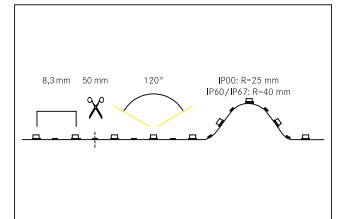

QualityFlex Select flex lighting 50 mm, CRI > 90, 9,6 W / m, IP60

Artikel-Nr. 75222004

QualityFlex Select flex lighting 50 mm, CRI > 90, 9,6 W / m, IP60, white, 4.100K, CRI > 90. LED flex lighting for decorative, technical as well as efficient lighting of light coves, linear applications and backlighting, basic or general lighting of rooms, architectural applications and for areas where high illumination is required, such as indirect or direct lighting, luminous ceilings, gastronomy lighting and much more. Länge: 50.0 mm Lampenleistung je Meter: 9.6 W/m, Lichtstrom je Meter: 340.0 lm/m, Schutzart raumseitig: IP60, Schutzklasse: III, Spannung: 24V DC, Abstrahlwinkel: 120.0 °, 120 LEDs pro Meter, Chip-Abstand (Short Pitch) : 8,3mm. Zur Individuellen Anwendung kann die LED-Flexplatine alle 50 mm eingekürzt werden. Die maximale Systemlänge von 5.000mm darf mit einer Einspeisung nicht überschritten werden. This luminaire contains incorporated and non-exchangeable LED light sources.

Artikel-Nr.	75222004
Stand:	06.12.2021 11:32

Colour temperature	4100 K
Colour	White
Length	50 mm
Beam angle	120 °
Amount of light sources / fittings	600 Qty
Lamp	LED
scope of delivery	Including connecting cable on one side, length 350 mm

Control	Dimming depending on driver
Voltage	24V
Degree of protection	IP60
Protection class	III
Length	50 mm
Width	8 mm
Aufbauhöhe	2.8 mm
Circuit type	Parallel conduction