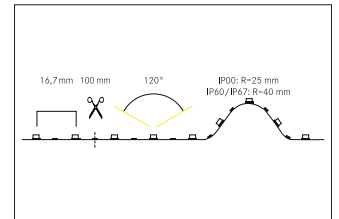

QualityFlex Select flex lighting 100 mm, CRI > 90, 14,4 W / m, IP60

Artikel-Nr. 75223004

QualityFlex Select flex lighting 100 mm, CRI > 90, 14,4 W / m, IP60, white, 4.100K, CRI > 90. LED flex lighting for decorative, technical as well as efficient lighting of light coves, linear applications and backlighting, basic or general lighting of rooms, architectural applications and for areas where high illumination is required, such as indirect or direct lighting, luminous ceilings, gastronomy lighting and much more. Länge: 100.0 mm Lampenleistung je Meter: 14.4 W/m, Schutzart raumseitig: IP60, Schutzklasse: III, Spannung: 24V DC, Abstrahlwinkel: 120.0 °, 60 LEDs pro Meter, Chip-Abstand (Short Pitch) : 16,7mm. Zur Individuellen Anwendung kann die LED-Flexplatine alle 100 mm eingekürzt werden. Die maximale Systemlänge von 5.000mm darf mit einer Einspeisung nicht überschritten werden. This luminaire contains incorporated and non-exchangeable LED light sources.

Artikel-Nr.	75223004
Stand:	06.12.2021 12:32

Colour temperature	4100 K
Colour	White
Length	100 mm
Beam angle	120 °
Amount of light sources / fittings	6 Qty
Lamp	LED
scope of delivery	Including connecting cable on one side, length 350 mm

Voltage	24V
Degree of protection	IP60
Protection class	III
Length	100 mm
Width	10 mm
Aufbauhöhe	3.2 mm
Circuit type	Parallel conduction