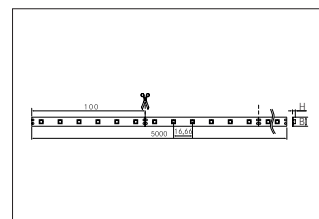

QualityFlex Select flex lighting 100 mm, CRI > 90, 4,8 W / m, IP00

Artikel-Nr. 75201004

QualityFlex Select flex lighting 100 mm, CRI > 90, 4,8 W / m, IP00, white, 4.000K, CRI > 90. LED flex lighting for decorative, technical as well as efficient lighting of light coves, linear applications and backlighting, basic or general lighting of rooms, architectural applications and for areas where high illumination is required, such as indirect or direct lighting, luminous ceilings, gastronomy lighting and much more. Länge: 100.0 mm Lampenleistung je Meter: 4.8 W/m, Lichtstrom je Meter: 410.0 lm/m, Schutzart raumseitig: IP00, Schutzklasse: III, Spannung: 24V DC, Abstrahlwinkel: 120.0 °, 60 LEDs pro Meter, Chip-Abstand (Short Pitch) : 16,7mm. Zur Individuellen Anwendung kann die LED-Flexplatine alle 100 mm eingekürzt werden. Die maximale Systemlänge von 5.000mm darf mit einer Einspeisung nicht überschritten werden. This luminaire contains incorporated and non-exchangeable LED light sources.

Artikel-Nr.	75201004
Stand:	06.12.2021 11:45

Colour temperature	4000 K
Colour	White
Length	100 mm
Beam angle	120 °
Amount of light sources / fittings	6 Qty
Lamp	LED
scope of delivery	Including connecting cable on one side, length 350 mm

Voltage	24V
Degree of protection	IP00
Protection class	III
Length	100 mm
Width	8 mm
Aufbauhöhe	1.4 mm
Circuit type	Parallel conduction