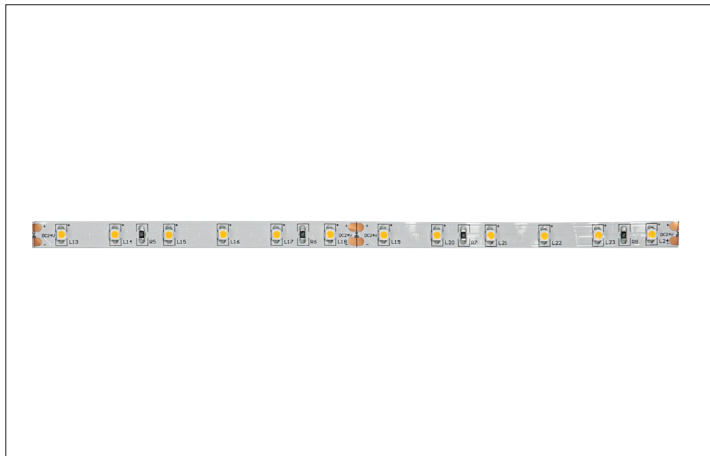

QualityFlex Select flex lighting 100 mm, CRI > 90, 4,8 W / m, IP00

Artikel-Nr. 75201008

QualityFlex Select flex lighting 100 mm, CRI > 90, 4,8 W / m, IP00, blue. LED flex lighting for decorative, technical as well as efficient lighting of light covers, linear applications and backlighting, basic or general lighting of rooms, architectural applications and for areas where high illumination is required, such as indirect or direct lighting, luminous ceilings, gastronomy lighting and much more. Länge: 100.0 mm Lampenleistung je Meter: 4.8 W/m, Lichtstrom je Meter: 86.0 lm/m, Schutzart raumseitig: IP00, Schutzklasse: III, Spannung: 24V DC, Abstrahlwinkel: 120.0 °, 60 LEDs pro Meter, Chip-Abstand (Short Pitch) : 16,7mm. Zur Individuellen Anwendung kann die LED-Flexplatine alle 100 mm eingekürzt werden. Die maximale Systemlänge von 5.000mm darf mit einer Einspeisung nicht überschritten werden. This luminaire contains incorporated and non-exchangeable LED light sources.

Artikel-Nr.	75201008
Stand:	06.12.2021 11:42

Colour temperature	blau
Colour	Blue
Length	100 mm
Beam angle	120 °
Amount of light sources / fittings	6 Qty
Lamp	LED
scope of delivery	Including connecting cable on one side, length 350 mm

Voltage	24V
Degree of protection	IP00
Protection class	III
Length	100 mm
Width	8 mm
Aufbauhöhe	1.4 mm
Circuit type	Parallel conduction