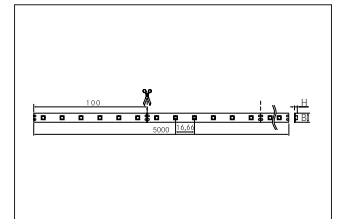

QualityFlex Select flex lighting 100 mm, CRI > 90, 4,8 W / m, IP00

Artikel-Nr. 75201008

QualityFlex Select flex lighting 100 mm, CRI > 90, 4,8 W / m, IP00, blue. LED flex lighting for decorative, technical as well as efficient lighting of light covers, linear applications and backlighting, basic or general lighting of rooms, architectural applications and for areas where high illumination is required, such as indirect or direct lighting, luminous ceilings, gastronomy lighting and much more. Länge: 100.0 mm Lampenleistung je Meter: 4.8 W/m, Lichtstrom je Meter: 86.0 lm/m, Schutzart raumseitig: IP00, Schutzklasse: III, Spannung: 24V DC, Abstrahlwinkel: 120.0 °, 60 LEDs pro Meter, Chip-Abstand (Short Pitch) : 16,7mm. Zur Individuellen Anwendung kann die LED-Flexplatine alle 100 mm eingekürzt werden. Die maximale Systemlänge von 5.000mm darf mit einer Einspeisung nicht überschritten werden. This luminaire contains incorporated and non-exchangeable LED light sources.

Artikel-Nr.	75201008
Stand:	06.12.2021 11:42

Colour temperature	blau
Colour	Blue
Length	100 mm
Beam angle	120 °
Amount of light sources / fittings	6 Qty
Lamp	LED
scope of delivery	Including connecting cable on one side, length 350 mm

Voltage	24V
Degree of protection	IP00
Protection class	III
Length	100 mm
Width	8 mm
Aufbauhöhe	1.4 mm
Circuit type	Parallel conduction