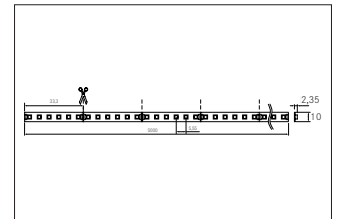

QualityFlex Special Applications, Food, 14,4 W / m, IP00  
**Artikel-Nr. 75203040**

QualityFlex Special Applications, Food, 14,4 W / m, IP00, white, 4.050K. LED flex lighting for decorative, technical as well as efficient lighting of light coves, linear applications and backlighting, basic or general lighting of rooms, architectural applications and for areas where high illumination is required, such as indirect or direct lighting, luminous ceilings, gastronomy lighting and much more. Länge: 5000.0 mm Lampenleistung je Meter: 14.4 W/m, Schutzart raumseitig: IP00, Schutzklasse: III, Spannung: 24V DC, Abstrahlwinkel: 120.0 °, 180 LEDs pro Meter, Chip-Abstand (Short Pitch) : 5,55mm. Zur Individuellen Anwendung kann die LED-Flexplatine alle 33,33 mm eingekürzt werden. Die maximale Systemlänge von 5.000mm darf mit einer Einspeisung nicht überschritten werden.

<b>Artikel-Nr.</b>	<b>75203040</b>
<b>Stand:</b>	06.12.2021 12:20

Colour temperature	4050 K
Colour	White
Length	5,000 mm
Beam angle	120 °
Amount of light sources / fittings	900 Qty
Power	72 W
Lamp	LED
scope of delivery	Including connecting cable on one side, length 350 mm

Control	Dimming depending on driver
Voltage	24V
Degree of protection	IP00
Protection class	III
Length	33.3 mm
Width	10 mm
Aufbauhöhe	2.4 mm
Circuit type	Parallel conduction