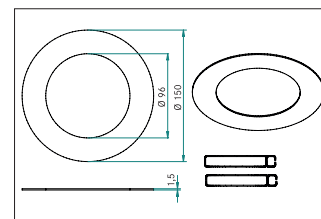

Reduction ring 150 mm

**Artikel-Nr. 81014020**

Reduction ring 150 mm, chrome, roundReduction ring is suitable for recessed spotlights with mounting springs. Outer diameter 150 mm (suitable for on-site ceiling cut-outs of up to 140 mm), inner diameter 96 mm, scope of delivery: 1 x reduction ring including 1 set of spring extension. Material: Aluminium.

<b>Artikel-Nr.</b>	<b>81014020</b>
<b>Stand:</b>	06.12.2021 11:12

Colour	Chrome	Outer diameter	150 mm
Material	Aluminium		