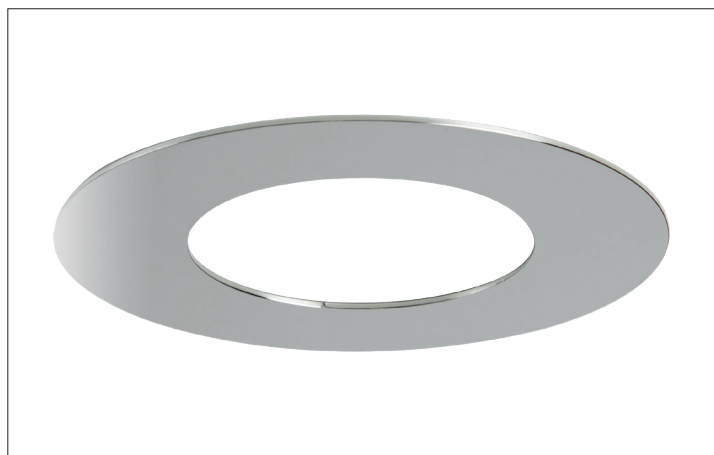

Reduction ring 150 mm

**Artikel-Nr. 81014020**

Reduction ring 150 mm, chrome, roundReduction ring is suitable for recessed spotlights with mounting springs. Outer diameter 150 mm (suitable for on-site ceiling cut-outs of up to 140 mm), inner diameter 96 mm, scope of delivery: 1 x reduction ring including 1 set of spring extension. Material: Aluminium.

<b>Artikel-Nr.</b>	<b>81014020</b>
<b>Stand:</b>	06.12.2021 11:12

Colour	Chrome	Outer diameter	150 mm
Material	Aluminium		