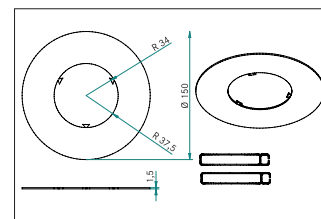

## Reduction ring 150 mm

**Artikel-Nr. 81005020**

Reduction ring 150 mm, chrome, roundReduction ring is suitable for recessed spotlights with mounting springs. Outer diameter 150 mm (suitable for on-site ceiling cut-outs of up to 140 mm), inner diameter 68 or 74 mm (can be changed to 74 mm on the site), scope of delivery: 1 x reduction ring including 1 set of spring extension. Material: Aluminium.

<b>Artikel-Nr.</b>	<b>81005020</b>
<b>Stand:</b>	06.12.2021 13:20

Colour	Chrome	Outer diameter	150 mm
Material	Aluminium		