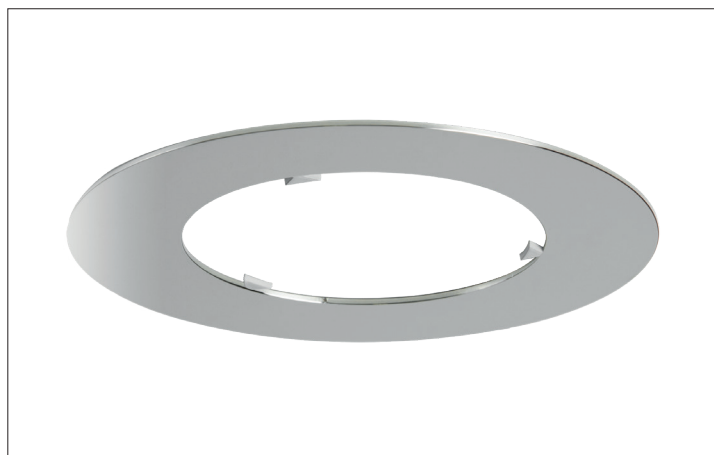

## Reduction ring 150 mm

**Artikel-Nr. 81005020**

Reduction ring 150 mm, chrome, roundReduction ring is suitable for recessed spotlights with mounting springs. Outer diameter 150 mm (suitable for on-site ceiling cut-outs of up to 140 mm), inner diameter 68 or 74 mm (can be changed to 74 mm on the site), scope of delivery: 1 x reduction ring including 1 set of spring extension. Material: Aluminium.

<b>Artikel-Nr.</b>	<b>81005020</b>
<b>Stand:</b>	06.12.2021 13:20

Colour	Chrome	Outer diameter	150 mm
Material	Aluminium		