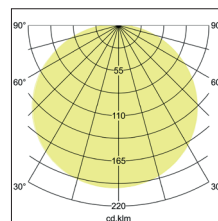

Surface mounted luminaire Soft Tube, 480

**Artikel-Nr. 58254000**

Surface mounted luminaire Soft Tube, 480, white, round. Surface mounting, Ceiling-mounted. Cylindrical fabric lamp for ceiling mounting. Polycarbonate foil diffuser, shade material: chintz, shade color: black. For more available shade variants and special solutions you can download a PDF file for each product online from our website. Light flux measured with 3 x 10 W. Lamp holder: E27, Mounting method: Surface mounting, Place of installation: Ceiling-mounted, Degree of protection: according to DIN EN 60529 IP20, Protection class: (EN 61140) I, Voltage: 230V AC 50Hz, Power: 60W, Amount of light sources / fittings: 3.0 Qty, Luminous flux: 1.830lm, Control: Other.

<b>Artikel-Nr.</b>	<b>58254000</b>
<b>Stand:</b>	07.12.2021 09:48

Colour	White
Shade colour	Black
Chintz colour code	66.8003.20
Shade material	Chintz
Amount of light sources / fittings	3 Qty
Control	Other
Outer diameter	480 mm
Aufbauhöhe	180 mm