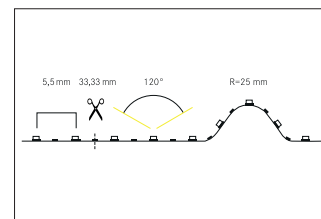

QualityFlex Special Applications, Food, 14,4 W / m, IP00

Artikel-Nr. 88203020

QualityFlex Special Applications, Food, 14,4 W / m, IP00, white, 2.050K, CRI 42. LED flex lighting for decorative, technical as well as efficient lighting of light covers, linear applications and backlighting, basic or general lighting of rooms, architectural applications and for areas where high illumination is required, such as indirect or direct lighting, luminous ceilings, gastronomy lighting and much more. Länge: 33.33 mm Lampenleistung je Meter: 14.4 W/m, Lichtstrom je Meter: 1220.0 lm/m, Schutzart raumseitig: IP00, Schutzklasse: III, Spannung: 24V DC, Abstrahlwinkel: 120.0 °, 180 LEDs pro Meter, Chip-Abstand (Short Pitch) : 5,55mm. Zur Individuellen Anwendung kann die LED-Flexplatine alle 33,33 mm eingekürzt werden. Die maximale Systemlänge von 5.000mm darf mit einer Einspeisung nicht überschritten werden.

Artikel-Nr.	88203020
Stand:	06.12.2021 17:25

Colour temperature	2050 K
Colour	White
Length	33.3 mm
Beam angle	120 °
Amount of light sources / fittings	900 Qty
Power	72 W
Lamp	LED
scope of delivery	inkl. 1 x Montageanleitung, 5 x Kennzeichnungsetiketten

Control	Dimming depending on driver
Voltage	24V
Degree of protection	IP00
Protection class	III
Length	5,000 mm
Width	10 mm
Aufbauhöhe	2.4 mm
Circuit type	Parallel conduction