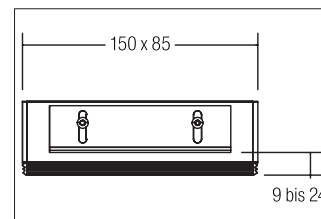

Double plaster frame, square, for frameless mounting

Artikel-Nr. 82043170

Double plaster frame, square, for frameless mounting, white, rectangular. In a compact design, for installation in tool-less rapid assembly systems. Dual plaster frame for recessed ceiling lights COUPLED as the basis for 12640/12645, 12642/12644 and 12641/12643. Mounting method: Recessed mounting, Place of installation: Ceiling-mounted, Material: Aluminium.

Artikel-Nr.	82043170
Stand:	21.07.2021 02:53

Colour	White
Length	143 mm
Material	Aluminium
Lamp	LED not changeable

Built-in width	150 mm
Built-in length	85 mm
Length	143 mm
Width	83 mm