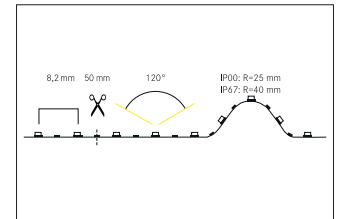

QualityFlex Special Applications, RGB, 14,4 W / m, IP00
Artikel-Nr. 15209001

| | |
|--------------------|------------------|
| Artikel-Nr. | 15209001 |
| Stand: | 06.12.2021 12:34 |

| | |
|-------------------------------|----------|
| Lamp power per meter | 14.4 W/m |
| Beam angle | 120 ° |
| Length | 5,000 mm |
| Width | 8 mm |
| Aufbauhöhe | 2 mm |
| Length of individual sections | 50 mm |
| Degree of protection | IP00 |
| Protection class | III |
| Short Pitch | 8.2 mm |

| | |
|-------------------------------|-----------------------------|
| Number of lamps per meter | 120 Qty |
| Voltage | 24V |
| Voltage type | DC |
| Ambient temperature | -10 °C bis +40 °C |
| Control | Dimming depending on driver |
| Circuit type | Parallel conduction |
| Length of the connection line | 350 mm |
| Maximum module length | 5,000 mm |