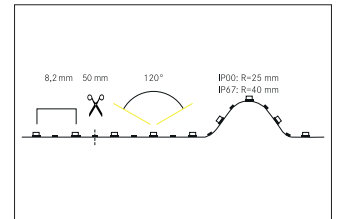

QualityFlex Special Applications, RGB, 14,4 W / m, IP67
Artikel-Nr. 15279001

Artikel-Nr.	15279001
Stand:	06.12.2021 11:51

Lamp power per meter	14.4 W/m
Beam angle	120 °
Length	5,000 mm
Width	11 mm
Aufbauhöhe	5 mm
Length of individual sections	50 mm
Degree of protection	IP67
Protection class	III
Short Pitch	8.2 mm

Number of lamps per meter	120 Qty
Voltage	24V
Voltage type	DC
Ambient temperature	-10 °C bis +40 °C
Control	Dimming depending on driver
Circuit type	Parallel conduction
Length of the connection line	350 mm
Maximum module length	5,000 mm