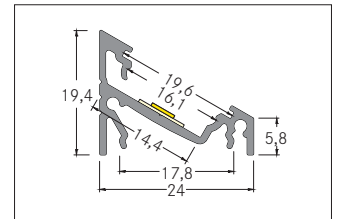

Surface-mounted corner profile complete set 2000 mm

Artikel-Nr. 53912080

Surface-mounted corner profile complete set 2000 mm, black. Material: Aluminium, dimensions profile: length: 2.000 mm x width: 24 mm x height: 19,4 mm .

Artikel-Nr.	53912080
Stand:	06.12.2021 14:53

Colour	Black
Length	2,000 mm
Material	Aluminium

Length	2,000 mm
Width	24 mm
Aufbauhöhe	19.4 mm