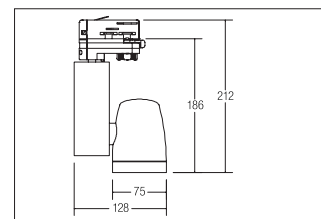

LED track spotlight  
**Artikel-Nr. 12019083**

LED track spotlight, black, round. Surface mounting, Ceiling-mounted. Including an driver, on/off switchable. Lamp with an Euro adapter for standard 3-phase rails, passive heat dissipation (without a fan), weight: 0.65 kg. Mounting method: Surface mounting, Place of installation: Ceiling-mounted, Material: Aluminium / Plastic, Degree of protection: according to DIN EN 60529 IP20, Protection class: (EN 61140) I, Voltage: 230V AC 50Hz, Power: 12W, Amount of light sources / fittings: 1.0 Qty, Luminous flux: 840lm, Colour temperature: 3.000 K, Light colour : White, Beam angle: 38°, Adjustability: Rotatable and adjustable head, With control gear: Yes, Control: on/off.

<b>Artikel-Nr.</b>	<b>12019083</b>
<b>Stand:</b>	07.12.2021 12:03

Beam angle	38 °
Colour temperature	3000 K
Colour	schwarz
Luminous flux	840 lm
Beam angle	38 °
Amount of light sources / fittings	1 Qty
Material	Aluminium / Plastic
Power	12 W
Lamp	LED
Colour rendering	CRI > 80
Control	on/off
Outer diameter	90 mm

Voltage	230V AC 50Hz
Degree of protection	IP20
Protection class	I
Adjustability	Rotatable and adjustable head
Width	130 mm
Aufbauhöhe	155 mm
Rotation angle	180 °
Swivel angle	270 °
Head adjustable angle	180 °
Circuit type	Parallel conduction
Suitable for through-wiring	No