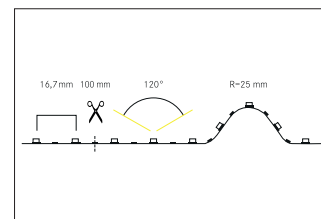

QualityFlex Performance flex lighting 30 m, CRI > 95, 1,5 W / m, IP00

Artikel-Nr. 19300104

QualityFlex Performance flex lighting 30 m, CRI > 95, 1,5 W / m, IP00, white, 4.000K, CRI > 95. LED flex lighting for decorative, technical as well as efficient lighting of light coves, linear applications and backlighting, basic or general lighting of rooms, architectural applications and for areas where high illumination is required, such as indirect or direct lighting, luminous ceilings, gastronomy lighting and much more. Länge: 30000.0 mm Lampenleistung je Meter: 1.5 W/m, Lichtstrom je Meter: 150.0 lm/m, Schutzart raumseitig: IP00, Schutzklasse: III, Spannung: 24V DC, Abstrahlwinkel: 120.0 °, 60 LEDs pro Meter, Chip-Abstand (Short Pitch) : 16,7mm. Zur Individuellen Anwendung kann die LED-Flexplatine alle 100 mm eingekürzt werden. Die maximale Systemlänge von 30.000mm darf mit einer Einspeisung nicht überschritten werden. This luminaire contains incorporated and non-exchangeable LED light sources

Artikel-Nr.	19300104
Stand:	06.12.2021 17:37

Colour temperature	4000 K
Light colour	White
Luminous flux per meter	150 lm/m
Power	45 W
Lamp power per meter	1,5 W/m
Beam angle	120 °
Length	30,000 mm
Width	10 mm
Aufbauhöhe	1.4 mm
Length of individual sections	100 mm
Degree of protection	IP00
Protection class	III

McAdam-Step	McAdam-Step 5
Short Pitch	16.7 mm
Number of lamps per meter	60 Qty
Voltage	24V
Voltage type	DC
Ambient temperature	-10 °C bis +40 °C
Control	Dimming depending on driver
Circuit type	Parallel conduction
Length of the connection line	350 mm
Colour rendering	CRI > 95
Maximum module length	30,000 mm