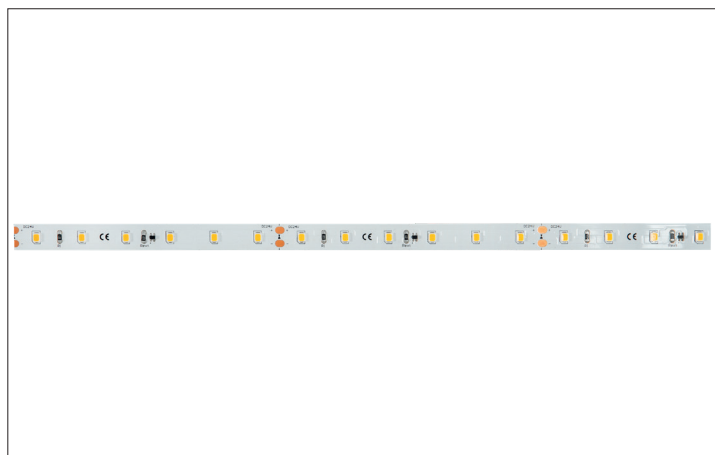

QualityFlex Performance flex lighting 30 m, CRI > 95, 1,5 W / m, IP00

Artikel-Nr. 19300104

QualityFlex Performance flex lighting 30 m, CRI > 95, 1,5 W / m, IP00, white, 4.000K, CRI > 95. LED flex lighting for decorative, technical as well as efficient lighting of light coves, linear applications and backlighting, basic or general lighting of rooms, architectural applications and for areas where high illumination is required, such as indirect or direct lighting, luminous ceilings, gastronomy lighting and much more. Länge: 30000.0 mm Lampenleistung je Meter: 1.5 W/m, Lichtstrom je Meter: 150.0 lm/m, Schutzart raumseitig: IP00, Schutzklasse: III, Spannung: 24V DC, Abstrahlwinkel: 120.0 °, 60 LEDs pro Meter, Chip-Abstand (Short Pitch) : 16,7mm. Zur Individuellen Anwendung kann die LED-Flexplatine alle 100 mm eingekürzt werden. Die maximale Systemlänge von 30.000mm darf mit einer Einspeisung nicht überschritten werden. This luminaire contains incorporated and non-exchangeable LED light sources

Artikel-Nr.	19300104
Stand:	06.12.2021 17:37

Colour temperature	4000 K
Light colour	White
Luminous flux per meter	150 lm/m
Power	45 W
Lamp power per meter	1,5 W/m
Beam angle	120 °
Length	30,000 mm
Width	10 mm
Aufbauhöhe	1.4 mm
Length of individual sections	100 mm
Degree of protection	IP00
Protection class	III

McAdam-Step	McAdam-Step 5
Short Pitch	16.7 mm
Number of lamps per meter	60 Qty
Voltage	24V
Voltage type	DC
Ambient temperature	-10 °C bis +40 °C
Control	Dimming depending on driver
Circuit type	Parallel conduction
Length of the connection line	350 mm
Colour rendering	CRI > 95
Maximum module length	30,000 mm