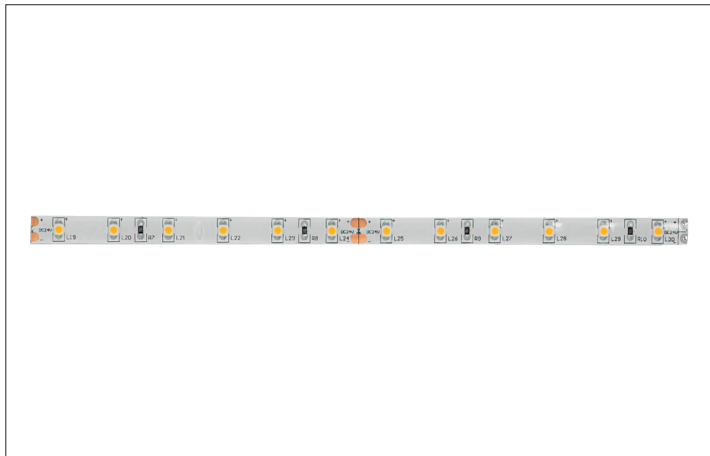

QualityFlex Select flex lighting 5 m, CRI > 90, 4,8 W / m, IP60

**Artikel-Nr. 15221005**

QualityFlex Select flex lighting 5 m, CRI > 90, 4,8 W / m, IP60, white, 6.000K, CRI > 90. LED flex lighting for decorative, technical as well as efficient lighting of light coves, linear applications and backlighting, basic or general lighting of rooms, architectural applications and for areas where high illumination is required, such as indirect or direct lighting, luminous ceilings, gastronomy lighting and much more. Länge: 5000.0 mm Lampenleistung je Meter: 4.8 W/m, Lichtstrom je Meter: 390.0 lm/m, Schutzart raumseitig: IP60, Schutzklasse: III, Spannung: 24V DC, Abstrahlwinkel: 120.0 °, 60 LEDs pro Meter, Chip-Abstand (Short Pitch) : 16,7mm. Zur Individuellen Anwendung kann die LED-Flexplatine alle 100 mm eingekürzt werden. Die maximale Systemlänge von 5.000mm darf mit einer Einspeisung nicht überschritten werden. This luminaire contains incorporated and non-exchangeable LED light sources.

<b>Artikel-Nr.</b>	<b>15221005</b>
<b>Stand:</b>	06.12.2021 17:40

Colour temperature	6000 K
Light colour	White
Luminous flux per meter	390 lm/m
Power	24 W
Lamp power per meter	4.8 W/m
Power fix	24 W
Beam angle	120 °
Length	5,000 mm
Width	8 mm
Aufbauhöhe	2.8 mm
Length of individual sections	100 mm
Degree of protection	IP60

Protection class	III
McAdam-Step	McAdam-Step 5
Short Pitch	16.7 mm
Number of lamps per meter	60 Qty
Voltage	24V
Voltage type	DC
Ambient temperature	-10 °C bis +40 °C
Control	Dimming depending on driver
Circuit type	Parallel conduction
Length of the connection line	350 mm
Maximum module length	5,000 mm