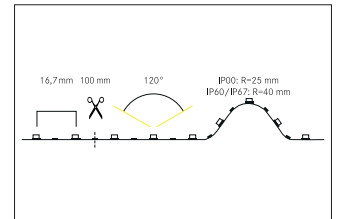

QualityFlex Select flex lighting 5 m, CRI > 90, 4,8 W / m, IP60

**Artikel-Nr. 15221005**

QualityFlex Select flex lighting 5 m, CRI > 90, 4,8 W / m, IP60, white, 6.000K, CRI > 90. LED flex lighting for decorative, technical as well as efficient lighting of light coves, linear applications and backlighting, basic or general lighting of rooms, architectural applications and for areas where high illumination is required, such as indirect or direct lighting, luminous ceilings, gastronomy lighting and much more. Länge: 5000.0 mm Lampenleistung je Meter: 4.8 W/m, Lichtstrom je Meter: 390.0 lm/m, Schutzart raumseitig: IP60, Schutzklasse: III, Spannung: 24V DC, Abstrahlwinkel: 120.0 °, 60 LEDs pro Meter, Chip-Abstand (Short Pitch) : 16,7mm. Zur Individuellen Anwendung kann die LED-Flexplatine alle 100 mm eingekürzt werden. Die maximale Systemlänge von 5.000mm darf mit einer Einspeisung nicht überschritten werden. This luminaire contains incorporated and non-exchangeable LED light sources.

<b>Artikel-Nr.</b>	<b>15221005</b>
<b>Stand:</b>	06.12.2021 17:40

Colour temperature	6000 K
Light colour	White
Luminous flux per meter	390 lm/m
Power	24 W
Lamp power per meter	4.8 W/m
Power fix	24 W
Beam angle	120 °
Length	5,000 mm
Width	8 mm
Aufbauhöhe	2.8 mm
Length of individual sections	100 mm
Degree of protection	IP60

Protection class	III
McAdam-Step	McAdam-Step 5
Short Pitch	16.7 mm
Number of lamps per meter	60 Qty
Voltage	24V
Voltage type	DC
Ambient temperature	-10 °C bis +40 °C
Control	Dimming depending on driver
Circuit type	Parallel conduction
Length of the connection line	350 mm
Maximum module length	5,000 mm