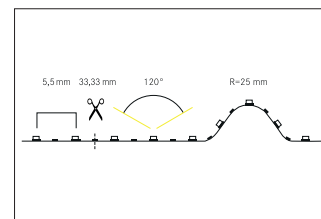

QualityFlex Special Applications, Food, 14,4 W / m, IP00

Artikel-Nr. 88203040

QualityFlex Special Applications, Food, 14,4 W / m, IP00, white, 4.050K, CRI > 85. LED flex lighting for decorative, technical as well as efficient lighting of light coves, linear applications and backlighting, basic or general lighting of rooms, architectural applications and for areas where high illumination is required, such as indirect or direct lighting, luminous ceilings, gastronomy lighting and much more. Länge: 33.33 mm Lampenleistung je Meter: 14.4 W/m, Lichtstrom je Meter: 1350.0 lm/m, Schutzart raumseitig: IP00, Schutzklasse: III, Spannung: 24V DC, Abstrahlwinkel: 120.0 °, 180 LEDs pro Meter, Chip-Abstand (Short Pitch) : 5,55mm. Zur Individuellen Anwendung kann die LED-Flexplatine alle 33,33 mm eingekürzt werden. Die maximale Systemlänge von 5.000mm darf mit einer Einspeisung nicht überschritten werden.

Artikel-Nr.	88203040
Stand:	06.12.2021 17:26

Colour temperature	4050 K
Colour	White
Length	33.3 mm
Beam angle	120 °
Amount of light sources / fittings	900 Qty
Power	72 W
Lamp	LED
scope of delivery	inkl. 1 x Montageanleitung, 5 x Kennzeichnungsetiketten

Control	Dimming depending on driver
Voltage	24V
Degree of protection	IP00
Protection class	III
Length	5,000 mm
Width	10 mm
Aufbauhöhe	2.4 mm
Circuit type	Parallel conduction