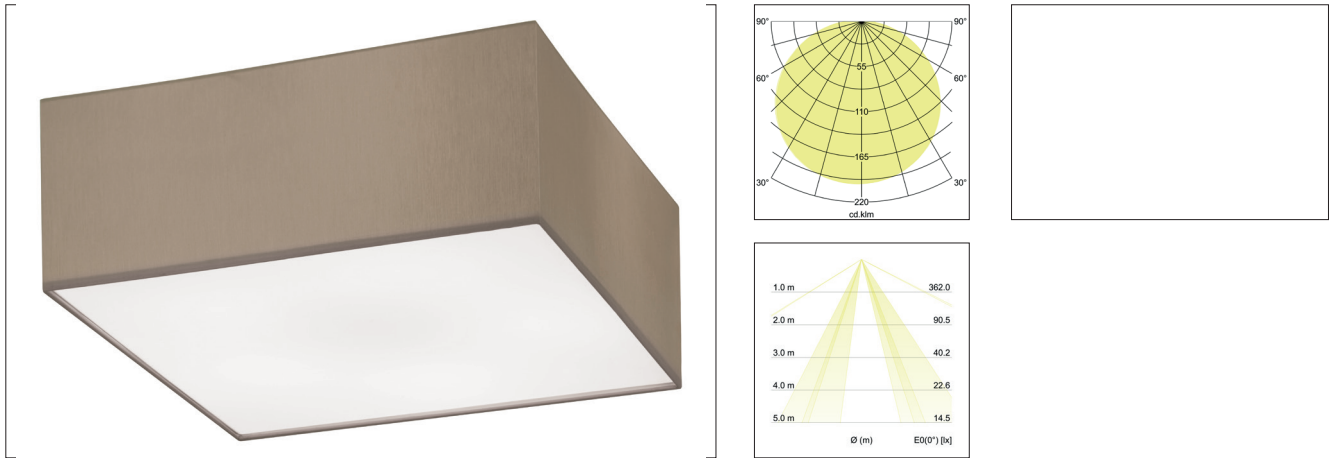

Surface mounted luminaire Soft Cube, 380 x 380
Artikel-Nr. 58233000

Surface mounted luminaire Soft Cube, 380 x 380, white, square. Surface mounting, Ceiling-mounted. Square fabric lamp for ceiling mounting. Polycarbonate foil diffuser, shade material: Chintz, Shade color: light brown. For more available shade variants and special solutions you can download a PDF file for each product online from our website. Light flux measured with 3 x 10 W. Lamp holder: E27, Mounting method: Surface mounting, Place of installation: Ceiling-mounted, Degree of protection: according to DIN EN 60529 IP20, Protection class: (EN 61140) I, Voltage: 230V AC 50Hz, Power: 60W, Amount of light sources / fittings: 3.0 Qty, Luminous flux: 1.830lm, Control: Other.

Artikel-Nr.	58233000
Stand:	07.12.2021 10:02

Colour	White
Shade colour	Brown gray
Chintz colour code	66.8003.82
Shade material	Chintz
Amount of light sources / fittings	3 Qty
Control	Other
Width	380 mm
Aufbauhöhe	180 mm
Lamp holder	E27

Power	3 x max. 60 W
Voltage	230V AC 50Hz
Luminous flux	1,830 lm
Length	380 mm
Circuit type	Parallel conduction
Degree of protection	IP20
Protection class	I
Voltage type	AC