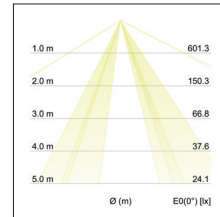

Surface mounted luminaire Soft Tube, 780

**Artikel-Nr. 58258000**

Surface mounted luminaire Soft Tube, 780, white, round. Surface mounting, Ceiling-mounted. Cylindrical fabric lamp for ceiling mounting. Polycarbonate foil diffuser, shade material: chintz, shade color: black. For more available shade variants and special solutions you can download a PDF file for each product online from our website. Light flux measured with 5 x 10 W. Lamp holder: E27, Mounting method: Surface mounting, Place of installation: Ceiling-mounted, Degree of protection: according to DIN EN 60529 IP20, Protection class: (EN 61140) I, Voltage: 230V AC 50Hz, Power: 60W, Amount of light sources / fittings: 5.0 Qty, Luminous flux: 3.040lm, Control: Other.

<b>Artikel-Nr.</b>	<b>58258000</b>
<b>Stand:</b>	07.12.2021 11:15

Colour	White
Shade colour	Black
Chintz colour code	66.8003.20
Shade material	Chintz
Amount of light sources / fittings	5 Qty
Control	Other
Outer diameter	780 mm
Aufbauhöhe	180 mm

Lamp holder	E27
Power	5 x max. 60 W
Voltage	230V AC 50Hz
Luminous flux	3,040 lm
Circuit type	Parallel conduction
Degree of protection	IP20
Protection class	I
Voltage type	AC