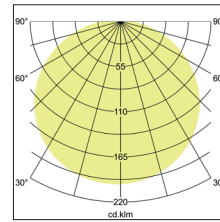

Surface mounted luminaire Soft Tube, 780

**Artikel-Nr. 58258000**

Surface mounted luminaire Soft Tube, 780, white, round. Surface mounting, Ceiling-mounted. Cylindrical fabric lamp for ceiling mounting. Polycarbonate foil diffuser, shade material: chintz, shade color: black. For more available shade variants and special solutions you can download a PDF file for each product online from our website. Light flux measured with 5 x 10 W. Lamp holder: E27, Mounting method: Surface mounting, Place of installation: Ceiling-mounted, Degree of protection: according to DIN EN 60529 IP20, Protection class: (EN 61140) I, Voltage: 230V AC 50Hz, Power: 60W, Amount of light sources / fittings: 5.0 Qty, Luminous flux: 3.040lm, Control: Other.

<b>Artikel-Nr.</b>	<b>58258000</b>
<b>Stand:</b>	07.12.2021 11:15

Colour	White
Shade colour	Black
Chintz colour code	66.8003.20
Shade material	Chintz
Amount of light sources / fittings	5 Qty
Control	Other
Outer diameter	780 mm
Aufbauhöhe	180 mm