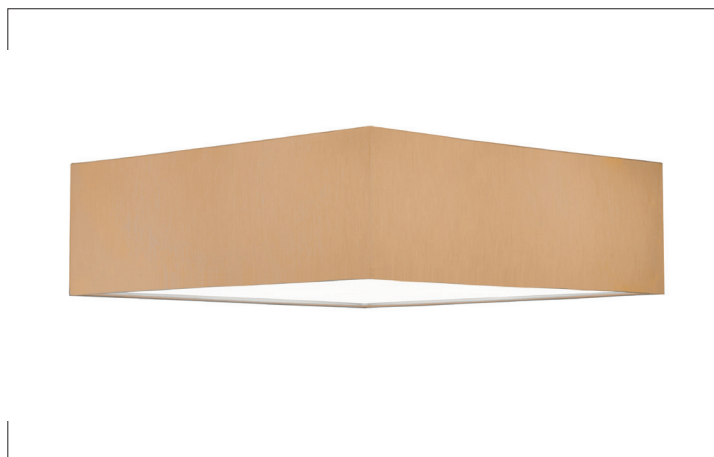

Surface mounted luminaire Soft Cube, 280 x 280

**Artikel-Nr. 58231787**

Surface mounted luminaire Soft Cube, 280 x 280, white, square. Surface mounting, Ceiling-mounted. Square fabric lamp for ceiling mounting. Polycarbonate foil diffuser, shade material: Chintz, Shade color: red. For more available shade variants and special solutions you can download a PDF file for each product online from our website. Light flux measured with 2 x 10 W. Lamp holder: E27, Mounting method: Surface mounting, Place of installation: Ceiling-mounted, Degree of protection: according to DIN EN 60529 IP20, Protection class: (EN 61140) I, Voltage: 230V AC 50Hz, Power: 60W, Amount of light sources / fittings: 2.0 Qty, Luminous flux: 1.220lm, Control: Other.

<b>Artikel-Nr.</b>	<b>58231787</b>
<b>Stand:</b>	07.12.2021 11:36

Colour	White
Shade colour	Dark beige
Chintz colour code	66.8003.87
Shade material	Chintz
Amount of light sources / fittings	2 Qty
Lamp holder	E27
Power	2 x max. 60 W
Dimensions	L 280 x B 280 x H 180 mm
Control	Other

Voltage	230V AC 50Hz
Luminous flux	1,220 lm
Circuit type	Parallel conduction
Degree of protection	IP20
Protection class	I
Voltage type	AC
Length	280 mm
Width	280 mm
Aufbauhöhe	180 mm