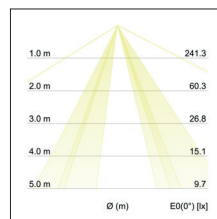

Surface mounted luminaire Soft Cube, 280 x 280

**Artikel-Nr. 58231787**

Surface mounted luminaire Soft Cube, 280 x 280, white, square. Surface mounting, Ceiling-mounted. Square fabric lamp for ceiling mounting. Polycarbonate foil diffuser, shade material: Chintz, Shade color: red. For more available shade variants and special solutions you can download a PDF file for each product online from our website. Light flux measured with 2 x 10 W. Lamp holder: E27, Mounting method: Surface mounting, Place of installation: Ceiling-mounted, Degree of protection: according to DIN EN 60529 IP20, Protection class: (EN 61140) I, Voltage: 230V AC 50Hz, Power: 60W, Amount of light sources / fittings: 2.0 Qty, Luminous flux: 1.220lm, Control: Other.

<b>Artikel-Nr.</b>	<b>58231787</b>
<b>Stand:</b>	07.12.2021 11:36

Colour	White
Shade colour	Dark beige
Chintz colour code	66.8003.87
Shade material	Chintz
Amount of light sources / fittings	2 Qty
Lamp holder	E27
Power	2 x max. 60 W
Dimensions	L 280 x B 280 x H 180 mm
Control	Other

Voltage	230V AC 50Hz
Luminous flux	1,220 lm
Circuit type	Parallel conduction
Degree of protection	IP20
Protection class	I
Voltage type	AC
Length	280 mm
Width	280 mm
Aufbauhöhe	180 mm