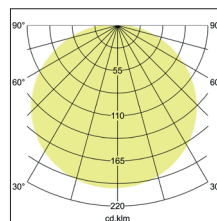

Surface mounted luminaire Soft Cube, 280 x 280

**Artikel-Nr. 58231787**

Surface mounted luminaire Soft Cube, 280 x 280, white, square. Surface mounting, Ceiling-mounted. Square fabric lamp for ceiling mounting. Polycarbonate foil diffuser, shade material: Chintz, Shade color: red. For more available shade variants and special solutions you can download a PDF file for each product online from our website. Light flux measured with 2 x 10 W. Lamp holder: E27, Mounting method: Surface mounting, Place of installation: Ceiling-mounted, Degree of protection: according to DIN EN 60529 IP20, Protection class: (EN 61140) I, Voltage: 230V AC 50Hz, Power: 60W, Amount of light sources / fittings: 2.0 Qty, Luminous flux: 1.220lm, Control: Other.

<b>Artikel-Nr.</b>	<b>58231787</b>
<b>Stand:</b>	07.12.2021 11:36

Colour	White
Shade colour	Dark beige
Chintz colour code	66.8003.87
Shade material	Chintz
Amount of light sources / fittings	2 Qty
Lamp holder	E27
Power	2 x max. 60 W
Dimensions	L 280 x B 280 x H 180 mm
Control	Other

Voltage	230V AC 50Hz
Luminous flux	1,220 lm
Circuit type	Parallel conduction
Degree of protection	IP20
Protection class	I
Voltage type	AC
Length	280 mm
Width	280 mm
Aufbauhöhe	180 mm