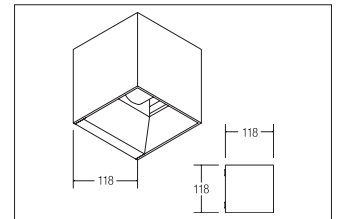

LED wall surface mounted luminaire, IP54

Artikel-Nr. 60025183

LED wall surface mounted luminaire, IP54, black, square. Surface mounting, Wall-mounted. Direct and indirect light emission (a centrally positioned light source). Mounting method: Surface mounting, Place of installation: Wall-mounted, Material: Aluminium / Acrylic, Degree of protection: according to DIN EN 60529 IP54, Protection class: (EN 61140) I, Voltage: 230V AC 50Hz, Power: 10W, Amount of light sources / fittings: 1.0 Qty, Luminous flux: 800lm, Colour temperature: 3000 K, Light colour : White, Beam angle: 120°, With control gear: Yes, control: on/off.

Artikel-Nr. 60025183
Stand: 25.10.2021 17:12

Colour temperature	3000 K
Colour	Black
Beam angle	120 °
Amount of light sources / fittings	1 Qty
Material	Aluminium / Acrylic
Power	10 W
Lamp	LED
scope of delivery	Incl. converter for connection to the 230-V mains voltage
Colour rendering	CRI > 80

Control	on/off
Voltage	230V AC 50Hz
Circuit type	Parallel conduction
Degree of protection	IP54
Protection class	I
Voltage type	AC
Length	118 mm
Width	118 mm
Aufbauhöhe	118 mm
Dimensions	L x B x H: 118 x 118 mm