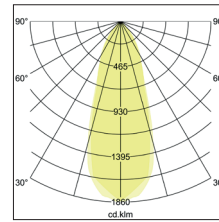

LED recessed downlight set BB21, IP65, phase dimmable
Artikel-Nr. 39481183

LED recessed downlight set BB21, IP65, phase dimmable, black, square. In a compact design, for installation in tool-less rapid assembly systems. Set including a converter for 230-V mains voltage, trailing-edge phase dimmable, dimensions of converter: L 110 x W 50 x H 19 mm. Mounting method: Recessed mounting, Place of installation: Ceiling-mounted, Material: Aluminium / Plastic, Degree of protection: according to DIN EN 60529 IP65*, Protection class: (EN 61140) II, Voltage: 230V AC 50Hz, Power: 7W, Amount of light sources / fittings: 1.0 Qty, Luminous flux: 620lm, Colour temperature: 3.000 K, Light colour : White, Beam angle: 36°, Adjustability: Not adjustable, With control gear: Yes, Control: Trailing-edge phase.

Artikel-Nr.	39481183
Stand:	26.10.2021 04:27

Colour temperature	3000 K
Colour	Black
Beam angle	36 °
Amount of light sources / fittings	1 Qty
Material	Aluminium / Plastic
Power	7 W
Lamp	LED
Colour rendering	CRI > 80
Control	Trailing-edge phase