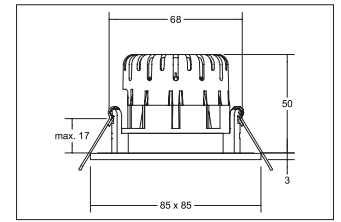

LED recessed downlight set BB21, IP65, phase dimmable
Artikel-Nr. 39481183

LED recessed downlight set BB21, IP65, phase dimmable, black, square. In a compact design, for installation in tool-less rapid assembly systems. Set including a converter for 230-V mains voltage, trailing-edge phase dimmable, dimensions of converter: L 110 x W 50 x H 19 mm. Mounting method: Recessed mounting, Place of installation: Ceiling-mounted, Material: Aluminium / Plastic, Degree of protection: according to DIN EN 60529 IP65*, Protection class: (EN 61140) II, Voltage: 230V AC 50Hz, Power: 7W, Amount of light sources / fittings: 1.0 Qty, Luminous flux: 620lm, Colour temperature: 3.000 K, Light colour : White, Beam angle: 36°, Adjustability: Not adjustable, With control gear: Yes, Control: Trailing-edge phase.

Artikel-Nr.	39481183
Stand:	26.10.2021 04:27

Colour temperature	3000 K
Colour	Black
Beam angle	36 °
Amount of light sources / fittings	1 Qty
Material	Aluminium / Plastic
Power	7 W
Lamp	LED
Colour rendering	CRI > 80
Control	Trailing-edge phase

Outer diameter	82 mm
Built-in diameter	68 mm
Installation depth	50 mm
Voltage	230V AC 50Hz
Degree of protection	IP65*
Protection class	II
Adjustability	Not adjustable
Circuit type	Parallel conduction
Suitable for through-wiring	Yes