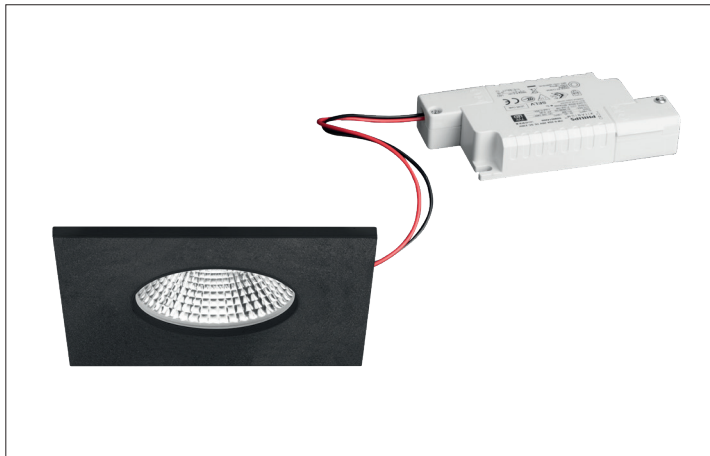

LED recessed downlight set BB21, IP65, phase dimmable
Artikel-Nr. 39481183

LED recessed downlight set BB21, IP65, phase dimmable, black, square. In a compact design, for installation in tool-less rapid assembly systems. Set including a converter for 230-V mains voltage, trailing-edge phase dimmable, dimensions of converter: L 110 x W 50 x H 19 mm. Mounting method: Recessed mounting, Place of installation: Ceiling-mounted, Material: Aluminium / Plastic, Degree of protection: according to DIN EN 60529 IP65*, Protection class: (EN 61140) II, Voltage: 230V AC 50Hz, Power: 7W, Amount of light sources / fittings: 1.0 Qty, Luminous flux: 620lm, Colour temperature: 3.000 K, Light colour : White, Beam angle: 36°, Adjustability: Not adjustable, With control gear: Yes, Control: Trailing-edge phase.

Artikel-Nr.	39481183
Stand:	26.10.2021 04:27

Colour temperature	3000 K
Colour	Black
Beam angle	36 °
Amount of light sources / fittings	1 Qty
Material	Aluminium / Plastic
Power	7 W
Lamp	LED
Colour rendering	CRI > 80
Control	Trailing-edge phase

Outer diameter	82 mm
Built-in diameter	68 mm
Installation depth	50 mm
Voltage	230V AC 50Hz
Degree of protection	IP65*
Protection class	II
Adjustability	Not adjustable
Circuit type	Parallel conduction
Suitable for through-wiring	Yes