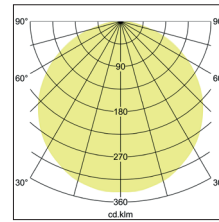

BIRO Square surface mounted luminaire
Artikel-Nr. 13700173

Ø (m)	E90(0°) [lx]	
1.0 m	3.113.1	1781.3
2.0 m	6.216.2	445.3
3.0 m	9.319.3	197.9
4.0 m	12.412.3	111.3
5.0 m	15.515.4	71.3

BIRO Square surface mounted luminaire, white, square. Surface mounting, Ceiling-mounted Mounting method: Surface mounting, Place of installation: Ceiling-mounted, Material: Aluminium / Steel / Plastic, Degree of protection: according to DIN EN 60529 IP40, Protection class: (EN 61140) I, Voltage: 230V AC 50Hz, Power: 44W, Amount of light sources / fittings: 1.0 Qty, Luminous flux: 5.240lm, Colour temperature: 3000 K, Light colour : White, Beam angle: 114°, With control gear: Yes. This luminaire contains incorporated and non-exchangeable LED light sources

Artikel-Nr.	13700173
Stand:	21.07.2021 21:39

control	on/off
Colour	White
Colour of light	3000 K
System efficiency	119 lm/W
Luminous flux	5,240 lm
Material cover	Plastic, opal
System output	44 W
Colour rendering	CRI > 80
Beam angle	114 °
Amount of light sources / fittings	1 Qty
Width	600 mm

Height	100 mm
Colour rendering	CRI > 80
Material	Aluminium / Steel / Plastic
Voltage	230V AC 50Hz
Lamp	LED
Light output	Direct
Shipping	Incl. converter for connection to the 230-V mains voltage
Degree of protection	IP40
Protection class	I
Voltage type	AC