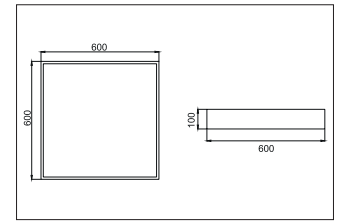

BIRO Square surface mounted luminaire
Artikel-Nr. 13700173

Ø (m)	E90(0°) [lx]	
1.0 m	3.113.1	1781.3
2.0 m	6.216.2	445.3
3.0 m	9.319.3	197.9
4.0 m	12.412.3	111.3
5.0 m	15.515.4	71.3

BIRO Square surface mounted luminaire, white, square. Surface mounting, Ceiling-mounted Mounting method: Surface mounting, Place of installation: Ceiling-mounted, Material: Aluminium / Steel / Plastic, Degree of protection: according to DIN EN 60529 IP40, Protection class: (EN 61140) I, Voltage: 230V AC 50Hz, Power: 44W, Amount of light sources / fittings: 1.0 Qty, Luminous flux: 5.240lm, Colour temperature: 3000 K, Light colour : White, Beam angle: 114°, With control gear: Yes. This luminaire contains incorporated and non-exchangeable LED light sources

Artikel-Nr.	13700173
Stand:	21.07.2021 21:39

control	on/off
Colour	White
Colour of light	3000 K
System efficiency	119 lm/W
Luminous flux	5,240 lm
Material cover	Plastic, opal
System output	44 W
Colour rendering	CRI > 80
Beam angle	114 °
Amount of light sources / fittings	1 Qty
Width	600 mm

Height	100 mm
Colour rendering	CRI > 80
Material	Aluminium / Steel / Plastic
Voltage	230V AC 50Hz
Lamp	LED
Light output	Direct
Shipping	Incl. converter for connection to the 230-V mains voltage
Degree of protection	IP40
Protection class	I
Voltage type	AC