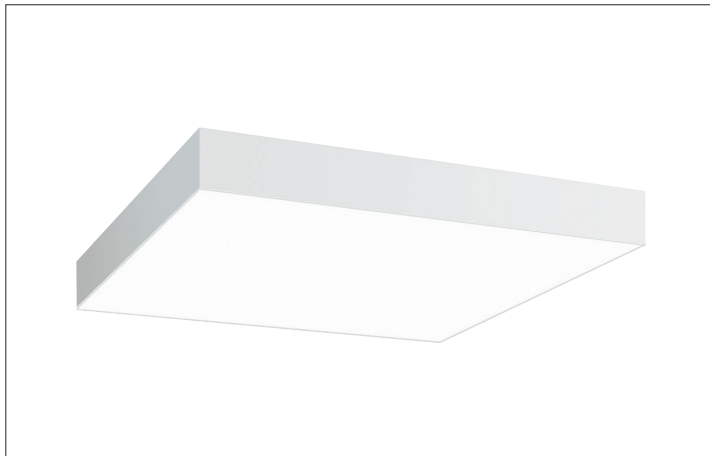

BIRO Square surface mounted luminaire
Artikel-Nr. 13700173

Ø (m)	E90(0°) [lx]	
1.0 m	3.113.1	1781.3
2.0 m	6.216.2	445.3
3.0 m	9.319.3	197.9
4.0 m	12.412.3	111.3
5.0 m	15.515.4	71.3

BIRO Square surface mounted luminaire, white, square. Surface mounting, Ceiling-mounted Mounting method: Surface mounting, Place of installation: Ceiling-mounted, Material: Aluminium / Steel / Plastic, Degree of protection: according to DIN EN 60529 IP40, Protection class: (EN 61140) I, Voltage: 230V AC 50Hz, Power: 44W, Amount of light sources / fittings: 1.0 Qty, Luminous flux: 5.240lm, Colour temperature: 3000 K, Light colour : White, Beam angle: 114°, With control gear: Yes. This luminaire contains incorporated and non-exchangeable LED light sources

Artikel-Nr.	13700173
Stand:	21.07.2021 21:39

control	on/off
Colour	White
Colour of light	3000 K
System efficiency	119 lm/W
Luminous flux	5,240 lm
Material cover	Plastic, opal
System output	44 W
Colour rendering	CRI > 80
Beam angle	114 °
Amount of light sources / fittings	1 Qty
Width	600 mm

Height	100 mm
Colour rendering	CRI > 80
Material	Aluminium / Steel / Plastic
Voltage	230V AC 50Hz
Lamp	LED
Light output	Direct
Shipping	Incl. converter for connection to the 230-V mains voltage
Degree of protection	IP40
Protection class	I
Voltage type	AC