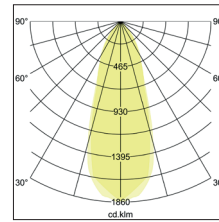

LED recessed spot set BB33, on/off

**Artikel-Nr. 38377173**

LED recessed spot set BB33, on/off, white, round. In a compact design, for installation in tool-less rapid assembly systems. Set including a converter for 230-V mains voltage, on/off switchable, dimensions of converter: L 68 x W 35 x H 21 mm . Mounting method: Recessed mounting, Place of installation: Ceiling-mounted, Material: Aluminium / Plastic, Degree of protection: according to DIN EN 60529 IP20, Protection class: (EN 61140) II, Voltage: 230V AC 50Hz, Power: 7W, Amount of light sources / fittings: 1.0 Qty, Luminous flux: 680lm, Colour temperature: 3.000 K, Light colour : White, Beam angle: 40°, Adjustability: Pivoted, With control gear: Yes, Control: on/off.

<b>Artikel-Nr.</b>	<b>38377173</b>
<b>Stand:</b>	25.10.2021 23:55

Colour temperature	3000 K
Colour	White
Beam angle	40 °
Amount of light sources / fittings	1 Qty
Material	Aluminium / Plastic
Power	7 W
Lamp	LED
Colour rendering	CRI > 80
Control	on/off

Outer diameter	82 mm
Built-in diameter	68 mm
Installation depth	38 mm
Voltage	230V AC 50Hz
Degree of protection	IP20
Protection class	II
Adjustability	Pivoted
Swivel angle	20 °
Circuit type	Parallel conduction