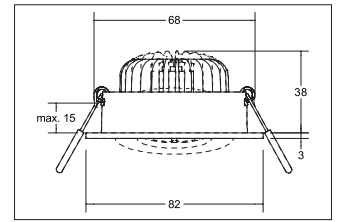

LED recessed spot set BB33, on/off

**Artikel-Nr. 38377173**

LED recessed spot set BB33, on/off, white, round. In a compact design, for installation in tool-less rapid assembly systems. Set including a converter for 230-V mains voltage, on/off switchable, dimensions of converter: L 68 x W 35 x H 21 mm . Mounting method: Recessed mounting, Place of installation: Ceiling-mounted, Material: Aluminium / Plastic, Degree of protection: according to DIN EN 60529 IP20, Protection class: (EN 61140) II, Voltage: 230V AC 50Hz, Power: 7W, Amount of light sources / fittings: 1.0 Qty, Luminous flux: 680lm, Colour temperature: 3.000 K, Light colour : White, Beam angle: 40°, Adjustability: Pivoted, With control gear: Yes, Control: on/off.

<b>Artikel-Nr.</b>	<b>38377173</b>
<b>Stand:</b>	25.10.2021 23:55

Colour temperature	3000 K
Colour	White
Beam angle	40 °
Amount of light sources / fittings	1 Qty
Material	Aluminium / Plastic
Power	7 W
Lamp	LED
Colour rendering	CRI > 80
Control	on/off

Outer diameter	82 mm
Built-in diameter	68 mm
Installation depth	38 mm
Voltage	230V AC 50Hz
Degree of protection	IP20
Protection class	II
Adjustability	Pivoted
Swivel angle	20 °
Circuit type	Parallel conduction