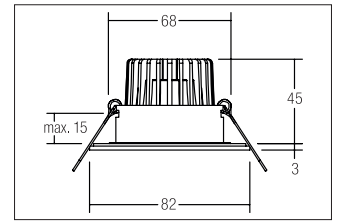

LED recessed downlight set BB15, V4A, IP54, phase dimmable

Artikel-Nr. 39375073

LED recessed downlight set BB15, V4A, IP54, phase dimmable, white, round. In a compact design, for installation in tool-less rapid assembly systems. Set including a converter for 230-V mains voltage, trailing-edge phase dimmable, dimensions of converter: L 110 x W 50 x H 19 mm. Mounting method: Recessed mounting, Place of installation: Ceiling-mounted, Material:, Degree of protection: according to DIN EN 60529 IP54*, Protection class: (EN 61140) II, Voltage: 230V AC 50Hz, Power: 6W, Amount of light sources / fittings: 1 Qty, Luminous flux: 680lm, Colour temperature: 3.000 K, Light colour : White, Beam angle: 38°, Adjustability: Not adjustable, With control gear: Yes, Control: Trailing-edge phase.

Artikel-Nr.	39375073
Stand:	25.10.2021 20:11

Colour temperature	3000 K
Colour	White
Beam angle	38 °
Amount of light sources / fittings	1 Qty
Material	Edelstahl V4A / Aluminium / Glas / Kunststoff
Power	6 W
Lamp	LED
Colour rendering	CRI > 80

Control	Trailing-edge phase
Outer diameter	82 mm
Built-in diameter	68 mm
Installation depth	45 mm
Voltage	230V AC 50Hz
Degree of protection	IP54*
Protection class	II
Adjustability	Not adjustable
Circuit type	Parallel conduction