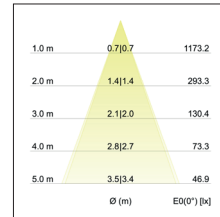

LED recessed downlight set BB15, V4A, IP54, phase dimmable

Artikel-Nr. 39375073

LED recessed downlight set BB15, V4A, IP54, phase dimmable, white, round. In a compact design, for installation in tool-less rapid assembly systems. Set including a converter for 230-V mains voltage, trailing-edge phase dimmable, dimensions of converter: L 110 x W 50 x H 19 mm. Mounting method: Recessed mounting, Place of installation: Ceiling-mounted, Material:, Degree of protection: according to DIN EN 60529 IP54*, Protection class: (EN 61140) II, Voltage: 230V AC 50Hz, Power: 6W, Amount of light sources / fittings: 1 Qty, Luminous flux: 680lm, Colour temperature: 3.000 K, Light colour : White, Beam angle: 38°, Adjustability: Not adjustable, With control gear: Yes, Control: Trailing-edge phase.

Artikel-Nr.	39375073
Stand:	25.10.2021 20:11

Colour temperature	3000 K
Colour	White
Beam angle	38 °
Amount of light sources / fittings	1 Qty
Material	Edelstahl V4A / Aluminium / Glas / Kunststoff
Power	6 W
Lamp	LED
Colour rendering	CRI > 80

Control	Trailing-edge phase
Outer diameter	82 mm
Built-in diameter	68 mm
Installation depth	45 mm
Voltage	230V AC 50Hz
Degree of protection	IP54*
Protection class	II
Adjustability	Not adjustable
Circuit type	Parallel conduction