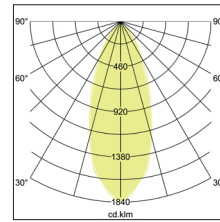

LED recessed downlight set BB15, V4A, IP54, phase dimmable

Artikel-Nr. 39375073

LED recessed downlight set BB15, V4A, IP54, phase dimmable, white, round. In a compact design, for installation in tool-less rapid assembly systems. Set including a converter for 230-V mains voltage, trailing-edge phase dimmable, dimensions of converter: L 110 x W 50 x H 19 mm. Mounting method: Recessed mounting, Place of installation: Ceiling-mounted, Material:, Degree of protection: according to DIN EN 60529 IP54*, Protection class: (EN 61140) II, Voltage: 230V AC 50Hz, Power: 6W, Amount of light sources / fittings: 1 Qty, Luminous flux: 680lm, Colour temperature: 3.000 K, Light colour : White, Beam angle: 38°, Adjustability: Not adjustable, With control gear: Yes, Control: Trailing-edge phase.

Artikel-Nr.	39375073
Stand:	25.10.2021 20:11

Colour temperature	3000 K
Colour	White
Beam angle	38 °
Amount of light sources / fittings	1 Qty
Material	Edelstahl V4A / Aluminium / Glas / Kunststoff
Power	6 W
Lamp	LED
Colour rendering	CRI > 80

Control	Trailing-edge phase
Outer diameter	82 mm
Built-in diameter	68 mm
Installation depth	45 mm
Voltage	230V AC 50Hz
Degree of protection	IP54*
Protection class	II
Adjustability	Not adjustable
Circuit type	Parallel conduction