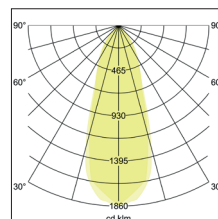

LED recessed spot set BB34, on/off

**Artikel-Nr. 38378173**

LED recessed spot set BB34, on/off, white, round. In a compact design, for installation in tool-less rapid assembly systems. Set including a converter for 230-V mains voltage, on/off switchable, dimensions of converter: L 68 x W 35 x H 21 mm . Mounting method: Recessed mounting, Place of installation: Ceiling-mounted, Material: Aluminium / Plastic, Degree of protection: according to DIN EN 60529 IP20, Protection class: (EN 61140) II, Voltage: 230V AC 50Hz, Power: 7W, Amount of light sources / fittings: 1.0 Qty, Luminous flux: 680lm, Colour temperature: 3.000 K, Light colour : White, Beam angle: 40°, Adjustability: Pivoted, With control gear: Yes, Control: on/off.

**Artikel-Nr.** 38378173  
**Stand:** 26.10.2021 03:38

Colour temperature	3000 K
Colour	White
Beam angle	38 °
Amount of light sources / fittings	1 Qty
Material	Aluminium / Plastic
Power	7 W
Lamp	LED
Colour rendering	CRI > 80
Control	on/off

Outer diameter	82 mm
Built-in diameter	68 mm
Installation depth	38 mm
Voltage	230V AC 50Hz
Degree of protection	IP20
Protection class	II
Adjustability	Pivoted
Swivel angle	20 °
Circuit type	Parallel conduction