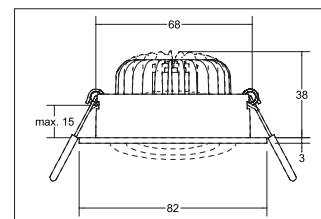

LED recessed spot set BB34, on/off

**Artikel-Nr. 38378173**

LED recessed spot set BB34, on/off, white, round. In a compact design, for installation in tool-less rapid assembly systems. Set including a converter for 230-V mains voltage, on/off switchable, dimensions of converter: L 68 x W 35 x H 21 mm . Mounting method: Recessed mounting, Place of installation: Ceiling-mounted, Material: Aluminium / Plastic, Degree of protection: according to DIN EN 60529 IP20, Protection class: (EN 61140) II, Voltage: 230V AC 50Hz, Power: 7W, Amount of light sources / fittings: 1.0 Qty, Luminous flux: 680lm, Colour temperature: 3.000 K, Light colour : White, Beam angle: 40°, Adjustability: Pivoted, With control gear: Yes, Control: on/off.

**Artikel-Nr.** 38378173  
**Stand:** 26.10.2021 03:38

Colour temperature	3000 K
Colour	White
Beam angle	38 °
Amount of light sources / fittings	1 Qty
Material	Aluminium / Plastic
Power	7 W
Lamp	LED
Colour rendering	CRI > 80
Control	on/off

Outer diameter	82 mm
Built-in diameter	68 mm
Installation depth	38 mm
Voltage	230V AC 50Hz
Degree of protection	IP20
Protection class	II
Adjustability	Pivoted
Swivel angle	20 °
Circuit type	Parallel conduction