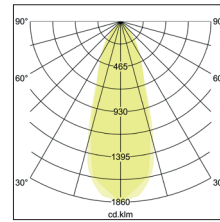

LED recessed spot set BB15, V4A, IP54, DALI dimmable incl. connection box  
**Artikel-Nr. 4 1475073**

LED recessed spot set BB15, V4A, IP54, DALI dimmable incl. connection box, white, round. In a compact design, for installation in tool-less rapid assembly systems. Set including a converter for 230-V mains voltage, DALI-2 dimmable, dimensions of converter: L 130 x W 42 x H 22 mm. Mounting method: Recessed mounting, Place of installation: Ceiling-mounted, Material:, Degree of protection: according to DIN EN 60529 IP54\*, Protection class: (EN 61140) II, Voltage: 230V AC 50Hz, Power: 6W, Amount of light sources / fittings: 1.0 Qty, Luminous flux: 680lm, Colour temperature: 3.000 K, Light colour : White, Beam angle: 38°, Adjustability: Not adjustable, With control gear: Yes, Control: DALI-2 .

<b>Artikel-Nr.</b>	<b>4 1475073</b>
<b>Stand:</b>	26.10.2021 02:41

Colour temperature	3000 K
Colour	White
Beam angle	38 °
Amount of light sources / fittings	1 Qty
Material	Edelstahl V4A / Aluminium / Glas / Kunststoff
Power	6 W
Lamp	LED
scope of delivery	inkl. Anschlussbox, 5-polig
Colour rendering	CRI > 80