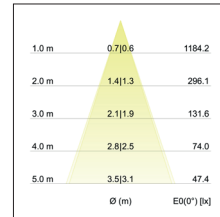

LED recessed spot set BB15, V4A, IP54, DALI dimmable incl. connection box  
**Artikel-Nr. 4 1475073**

LED recessed spot set BB15, V4A, IP54, DALI dimmable incl. connection box, white, round. In a compact design, for installation in tool-less rapid assembly systems. Set including a converter for 230-V mains voltage, DALI-2 dimmable, dimensions of converter: L 130 x W 42 x H 22 mm. Mounting method: Recessed mounting, Place of installation: Ceiling-mounted, Material:, Degree of protection: according to DIN EN 60529 IP54\*, Protection class: (EN 61140) II, Voltage: 230V AC 50Hz, Power: 6W, Amount of light sources / fittings: 1.0 Qty, Luminous flux: 680lm, Colour temperature: 3.000 K, Light colour : White, Beam angle: 38°, Adjustability: Not adjustable, With control gear: Yes, Control: DALI-2 .

<b>Artikel-Nr.</b>	<b>4 1475073</b>
<b>Stand:</b>	26.10.2021 02:41

Colour temperature	3000 K
Colour	White
Beam angle	38 °
Amount of light sources / fittings	1 Qty
Material	Edelstahl V4A / Aluminium / Glas / Kunststoff
Power	6 W
Lamp	LED
scope of delivery	inkl. Anschlussbox, 5-polig
Colour rendering	CRI > 80

Control	DALI-2
Outer diameter	82 mm
Built-in diameter	68 mm
Installation depth	45 mm
Voltage	230V AC 50Hz
Degree of protection	IP54*
Protection class	II
Adjustability	Not adjustable
Circuit type	Parallel conduction