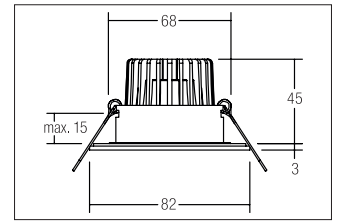

LED recessed spot set BB15, V4A, IP54, DALI dimmable incl. connection box  
**Artikel-Nr. 4 1475073**

LED recessed spot set BB15, V4A, IP54, DALI dimmable incl. connection box, white, round. In a compact design, for installation in tool-less rapid assembly systems. Set including a converter for 230-V mains voltage, DALI-2 dimmable, dimensions of converter: L 130 x W 42 x H 22 mm. Mounting method: Recessed mounting, Place of installation: Ceiling-mounted, Material:, Degree of protection: according to DIN EN 60529 IP54\*, Protection class: (EN 61140) II, Voltage: 230V AC 50Hz, Power: 6W, Amount of light sources / fittings: 1.0 Qty, Luminous flux: 680lm, Colour temperature: 3.000 K, Light colour : White, Beam angle: 38°, Adjustability: Not adjustable, With control gear: Yes, Control: DALI-2 .

<b>Artikel-Nr.</b>	<b>4 1475073</b>
<b>Stand:</b>	26.10.2021 02:41

Colour temperature	3000 K
Colour	White
Beam angle	38 °
Amount of light sources / fittings	1 Qty
Material	Edelstahl V4A / Aluminium / Glas / Kunststoff
Power	6 W
Lamp	LED
scope of delivery	inkl. Anschlussbox, 5-polig
Colour rendering	CRI > 80

Control	DALI-2
Outer diameter	82 mm
Built-in diameter	68 mm
Installation depth	45 mm
Voltage	230V AC 50Hz
Degree of protection	IP54*
Protection class	II
Adjustability	Not adjustable
Circuit type	Parallel conduction