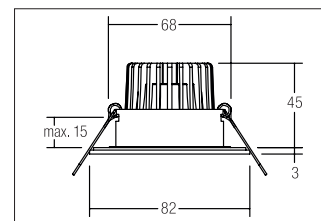

LED recessed spot set BB15, phase dimmable incl. connection box

Artikel-Nr. 39475073

LED recessed spot set BB15, phase dimmable incl. connection box, white, round. In a compact design, for installation in tool-less rapid assembly systems. Set including a converter for 230-V mains voltage, trailing-edge phase dimmable, dimensions of converter: L 110 x W 50 x H 19 mm. Mounting method: Recessed mounting, Place of installation: Ceiling-mounted, Material: Degree of protection: according to DIN EN 60529 IP54*, Protection class: (EN 61140) II, Voltage: 230V AC 50Hz, Power: 6W, Amount of light sources / fittings: 1.0 Qty, Luminous flux: 680lm, Colour temperature: 3.000 K, Light colour : White, Beam angle: 38°, Adjustability: Not adjustable, With control gear: Yes, Control: Trailing-edge phase.

Artikel-Nr.	39475073
Stand:	26.10.2021 02:43

Colour temperature	3000 K
Colour	White
Beam angle	38 °
Amount of light sources / fittings	1 Qty
Material	Edelstahl V4A / Aluminium / Glas / Kunststoff
Power	6 W
Lamp	LED
Colour rendering	CRI > 80

Control	Trailing-edge phase
Outer diameter	82 mm
Built-in diameter	68 mm
Installation depth	45 mm
Voltage	230V AC 50Hz
Degree of protection	IP54*
Protection class	II
Adjustability	Not adjustable
Circuit type	Parallel conduction