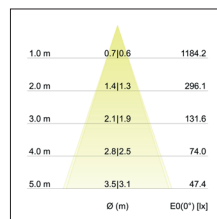

LED recessed spot set BB15, phase dimmable incl. connection box

Artikel-Nr. 39475073

LED recessed spot set BB15, phase dimmable incl. connection box, white, round. In a compact design, for installation in tool-less rapid assembly systems. Set including a converter for 230-V mains voltage, trailing-edge phase dimmable, dimensions of converter: L 110 x W 50 x H 19 mm. Mounting method: Recessed mounting, Place of installation: Ceiling-mounted, Material: Degree of protection: according to DIN EN 60529 IP54*, Protection class: (EN 61140) II, Voltage: 230V AC 50Hz, Power: 6W, Amount of light sources / fittings: 1.0 Qty, Luminous flux: 680lm, Colour temperature: 3.000 K, Light colour : White, Beam angle: 38°, Adjustability: Not adjustable, With control gear: Yes, Control: Trailing-edge phase.

Artikel-Nr.	39475073
Stand:	26.10.2021 02:43

Colour temperature	3000 K
Colour	White
Beam angle	38 °
Amount of light sources / fittings	1 Qty
Material	Edelstahl V4A / Aluminium / Glas / Kunststoff
Power	6 W
Lamp	LED
Colour rendering	CRI > 80

Control	Trailing-edge phase
Outer diameter	82 mm
Built-in diameter	68 mm
Installation depth	45 mm
Voltage	230V AC 50Hz
Degree of protection	IP54*
Protection class	II
Adjustability	Not adjustable
Circuit type	Parallel conduction