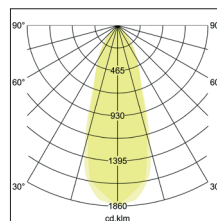

LED recessed spot set BB15, phase dimmable incl. connection box

Artikel-Nr. 39475073

LED recessed spot set BB15, phase dimmable incl. connection box, white, round. In a compact design, for installation in tool-less rapid assembly systems. Set including a converter for 230-V mains voltage, trailing-edge phase dimmable, dimensions of converter: L 110 x W 50 x H 19 mm. Mounting method: Recessed mounting, Place of installation: Ceiling-mounted, Material: Degree of protection: according to DIN EN 60529 IP54*, Protection class: (EN 61140) II, Voltage: 230V AC 50Hz, Power: 6W, Amount of light sources / fittings: 1.0 Qty, Luminous flux: 680lm, Colour temperature: 3.000 K, Light colour : White, Beam angle: 38°, Adjustability: Not adjustable, With control gear: Yes, Control: Trailing-edge phase.

Artikel-Nr.	39475073
Stand:	26.10.2021 02:43

Colour temperature	3000 K
Colour	White
Beam angle	38 °
Amount of light sources / fittings	1 Qty
Material	Edelstahl V4A / Aluminium / Glas / Kunststoff
Power	6 W
Lamp	LED
Colour rendering	CRI > 80

Control	Trailing-edge phase
Outer diameter	82 mm
Built-in diameter	68 mm
Installation depth	45 mm
Voltage	230V AC 50Hz
Degree of protection	IP54*
Protection class	II
Adjustability	Not adjustable
Circuit type	Parallel conduction