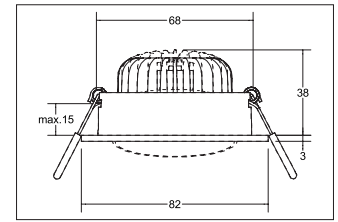

LED recessed spot set BB35, DALI dimmable, incl. connection box  
**Artikel-Nr. 4 1479 173**

LED recessed spot set BB35, DALI dimmable, incl. connection box, white, round. In a compact design, for installation in tool-less rapid assembly systems. Set including a converter for 230-V mains voltage, DALI-2 dimmable, dimensions of converter: L 130 x W 42 x H 22 mm. Mounting method: Recessed mounting, Place of installation: Ceiling-mounted, Material: Aluminium / Plastic, Degree of protection: according to DIN EN 60529 IP20, Protection class: (EN 61140) II, Voltage: 230V AC 50Hz, Power: 7W, Amount of light sources / fittings: 1.0 Qty, Luminous flux: 680lm, Colour temperature: 3.000 K, Light colour : White, Beam angle: 40°, Adjustability: Pivoted, With control gear: Yes, Control: DALI-2 .

<b>Artikel-Nr.</b>	<b>4 1479 173</b>
<b>Stand:</b>	25.10.2021 23:57

Colour temperature	3000 K
Colour	White
Beam angle	40 °
Amount of light sources / fittings	1 Qty
Material	Aluminium / Plastic
Power	7 W
Lamp	LED
Colour rendering	CRI > 80
Control	DALI-2
Outer diameter	82 mm

Built-in diameter	68 mm
Installation depth	38 mm
Voltage	230V AC 50Hz
Degree of protection	IP20
Protection class	II
Adjustability	Pivoted
Swivel angle	20 °
Circuit type	Parallel conduction
Suitable for through-wiring	Yes