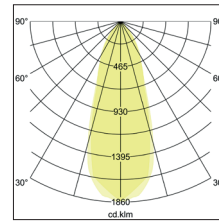

LED recessed spot set BB35, DALI dimmable, incl. connection box  
**Artikel-Nr. 4 1479 173**

LED recessed spot set BB35, DALI dimmable, incl. connection box, white, round. In a compact design, for installation in tool-less rapid assembly systems. Set including a converter for 230-V mains voltage, DALI-2 dimmable, dimensions of converter: L 130 x W 42 x H 22 mm. Mounting method: Recessed mounting, Place of installation: Ceiling-mounted, Material: Aluminium / Plastic, Degree of protection: according to DIN EN 60529 IP20, Protection class: (EN 61140) II, Voltage: 230V AC 50Hz, Power: 7W, Amount of light sources / fittings: 1.0 Qty, Luminous flux: 680lm, Colour temperature: 3.000 K, Light colour : White, Beam angle: 40°, Adjustability: Pivoted, With control gear: Yes, Control: DALI-2 .

<b>Artikel-Nr.</b>	<b>4 1479 173</b>
<b>Stand:</b>	25.10.2021 23:57

Colour temperature	3000 K
Colour	White
Beam angle	40 °
Amount of light sources / fittings	1 Qty
Material	Aluminium / Plastic
Power	7 W
Lamp	LED
Colour rendering	CRI > 80
Control	DALI-2
Outer diameter	82 mm

Built-in diameter	68 mm
Installation depth	38 mm
Voltage	230V AC 50Hz
Degree of protection	IP20
Protection class	II
Adjustability	Pivoted
Swivel angle	20 °
Circuit type	Parallel conduction
Suitable for through-wiring	Yes