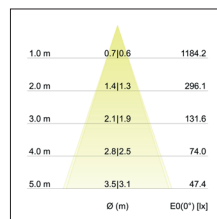

LED recessed spot set BB16, DALI dimmable incl. connection box

Artikel-Nr. 41476423

LED recessed spot set BB16, DALI dimmable incl. connection box, stainless steel, square. In a compact design, for installation in tool-less rapid assembly systems. Set including a converter for 230-V mains voltage, DALI-2 dimmable, dimensions of converter: L 130 x W 42 x H 22 mm. Mounting method: Recessed mounting, Place of installation: Ceiling-mounted, Material: Degree of protection: according to DIN EN 60529 IP54*, Protection class: (EN 61140) II, Voltage: 230V AC 50Hz, Power: 6W, Amount of light sources / fittings: 1.0 Qty, Luminous flux: 680lm, Colour temperature: 3.000 K, Light colour : White, Beam angle: 38°, Adjustability: Not adjustable, With control gear: Yes, Control: DALI-2 .

Artikel-Nr.	41476423
Stand:	26.10.2021 02:38

Colour temperature	3000 K
Colour	Stainless steel
Length	82 mm
Beam angle	38 °
Amount of light sources / fittings	1 Qty
Material	Edelstahl V4A / Aluminium / Glas / Kunststoff
Power	6 W
Lamp	LED
scope of delivery	inkl. Anschlussbox, 5-polig
Colour rendering	CRI > 80