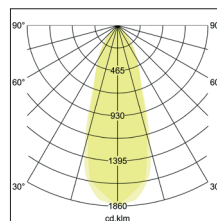

LED recessed spot set BB16, DALI dimmable incl. connection box

Artikel-Nr. 41476423

LED recessed spot set BB16, DALI dimmable incl. connection box, stainless steel, square. In a compact design, for installation in tool-less rapid assembly systems. Set including a converter for 230-V mains voltage, DALI-2 dimmable, dimensions of converter: L 130 x W 42 x H 22 mm. Mounting method: Recessed mounting, Place of installation: Ceiling-mounted, Material: Degree of protection: according to DIN EN 60529 IP54*, Protection class: (EN 61140) II, Voltage: 230V AC 50Hz, Power: 6W, Amount of light sources / fittings: 1.0 Qty, Luminous flux: 680lm, Colour temperature: 3.000 K, Light colour : White, Beam angle: 38°, Adjustability: Not adjustable, With control gear: Yes, Control: DALI-2 .

Artikel-Nr.	41476423
Stand:	26.10.2021 02:38

Colour temperature	3000 K
Colour	Stainless steel
Length	82 mm
Beam angle	38 °
Amount of light sources / fittings	1 Qty
Material	Edelstahl V4A / Aluminium / Glas / Kunststoff
Power	6 W
Lamp	LED
scope of delivery	inkl. Anschlussbox, 5-polig
Colour rendering	CRI > 80