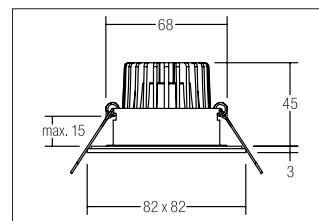

LED recessed spot set BB16, DALI dimmable incl. connection box

Artikel-Nr. 41476423

LED recessed spot set BB16, DALI dimmable incl. connection box, stainless steel, square. In a compact design, for installation in tool-less rapid assembly systems. Set including a converter for 230-V mains voltage, DALI-2 dimmable, dimensions of converter: L 130 x W 42 x H 22 mm. Mounting method: Recessed mounting, Place of installation: Ceiling-mounted, Material: Degree of protection: according to DIN EN 60529 IP54*, Protection class: (EN 61140) II, Voltage: 230V AC 50Hz, Power: 6W, Amount of light sources / fittings: 1.0 Qty, Luminous flux: 680lm, Colour temperature: 3.000 K, Light colour : White, Beam angle: 38°, Adjustability: Not adjustable, With control gear: Yes, Control: DALI-2 .

Artikel-Nr.	41476423
Stand:	26.10.2021 02:38

Colour temperature	3000 K
Colour	Stainless steel
Length	82 mm
Beam angle	38 °
Amount of light sources / fittings	1 Qty
Material	Edelstahl V4A / Aluminium / Glas / Kunststoff
Power	6 W
Lamp	LED
scope of delivery	inkl. Anschlussbox, 5-polig
Colour rendering	CRI > 80

Control	DALI-2
Built-in diameter	68 mm
Installation depth	45 mm
Voltage	230V AC 50Hz
Degree of protection	IP54*
Protection class	II
Adjustability	Not adjustable
Length	82 mm
Width	82 mm
Circuit type	Parallel conduction