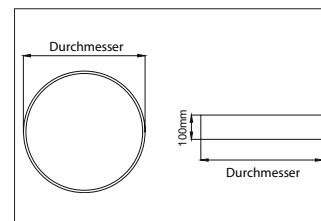

BIRO Circle surface luminaire 750

**Artikel-Nr. 13681183**

Ø (m)	E0(0°) [lx]
1.0 m	3.213.0 2428.4
2.0 m	6.416.0 607.1
3.0 m	9.618.9 269.6
4.0 m	12.811.9 151.6
5.0 m	16.014.9 97.1

BIRO Circle surface luminaire 750, black, round. Surface mounting, Ceiling-mounted. Mounting method: Surface mounting, Place of installation: Ceiling-mounted, Material: Aluminium / Steel / Plastic, Degree of protection: according to DIN EN 60529 IP40, Protection class: (EN 61140) I, Voltage: 230V AC 50Hz, Power: 70W, Amount of light sources / fittings: 1.0 Qty, Luminous flux: 7.328lm, Light colour : White, Beam angle: 116°, With control gear: Yes. This luminaire contains incorporated and non-exchangeable LED light sources

<b>Artikel-Nr.</b>	<b>13681183</b>
<b>Stand:</b>	18.06.2021 16:05

Type of dimming	on/off
Colour	Black
Colour of light	3000 K
System efficiency	105 lm/W
Luminous flux	7,328 lm
Material cover	Plastic, opal
Rated life time L80/B50 at 25 °C	50000 h
Rated life time L70/B50 at 25 °C	50000 h
System output	70 W
Colour rendering	CRI > 80
McAdam-Step	McAdam-Step 3
Beam angle	116 °

Amount of light sources / fittings	1 Qty
Outer diameter	750 mm
Height	100 mm
Colour rendering	CRI > 80
Material	Aluminium / Steel / Plastic
Voltage	230V AC 50Hz
Lamp	LED
Light output	Direct
Shipping	Incl. converter for connection to the 230-V mains voltage
Degree of protection	IP40
Protection class	I
Voltage type	AC