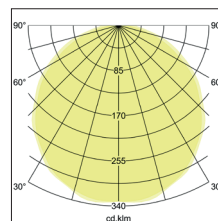

BIRO Circle surface luminaire 750

**Artikel-Nr. 13681183**

Ø (m)	E0(0°) [lx]
1.0 m	3.213.0 2428.4
2.0 m	6.416.0 607.1
3.0 m	9.618.9 269.6
4.0 m	12.811.9 151.6
5.0 m	16.014.9 97.1

BIRO Circle surface luminaire 750, black, round. Surface mounting, Ceiling-mounted. Mounting method: Surface mounting, Place of installation: Ceiling-mounted, Material: Aluminium / Steel / Plastic, Degree of protection: according to DIN EN 60529 IP40, Protection class: (EN 61140) I, Voltage: 230V AC 50Hz, Power: 70W, Amount of light sources / fittings: 1.0 Qty, Luminous flux: 7.328lm, Light colour : White, Beam angle: 116°, With control gear: Yes. This luminaire contains incorporated and non-exchangeable LED light sources

<b>Artikel-Nr.</b>	<b>13681183</b>
<b>Stand:</b>	18.06.2021 16:05

Type of dimming	on/off
Colour	Black
Colour of light	3000 K
System efficiency	105 lm/W
Luminous flux	7,328 lm
Material cover	Plastic, opal
Rated life time L80/B50 at 25 °C	50000 h
Rated life time L70/B50 at 25 °C	50000 h
System output	70 W
Colour rendering	CRI > 80
McAdam-Step	McAdam-Step 3
Beam angle	116 °

Amount of light sources / fittings	1 Qty
Outer diameter	750 mm
Height	100 mm
Colour rendering	CRI > 80
Material	Aluminium / Steel / Plastic
Voltage	230V AC 50Hz
Lamp	LED
Light output	Direct
Shipping	Incl. converter for connection to the 230-V mains voltage
Degree of protection	IP40
Protection class	I
Voltage type	AC