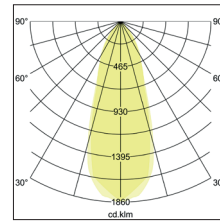

LED recessed spot set BB34, DALI dimmable, incl. connection box

Artikel-Nr. 4 1478 183

LED recessed spot set BB34, DALI dimmable, incl. connection box, black, round. In a compact design, for installation in tool-less rapid assembly systems. Set including a converter for 230-V mains voltage, DALI-2 dimmable, dimensions of converter: L 130 x W 42 x H 22 mm. Mounting method: Recessed mounting, Place of installation: Ceiling-mounted, Material: Aluminium / Plastic, Degree of protection: according to DIN EN 60529 IP20, Protection class: (EN 61140) II, Voltage: 230V AC 50Hz, Power: 7W, Amount of light sources / fittings: 1.0 Qty, Luminous flux: 680lm, Colour temperature: 3.000 K, Light colour : White, Beam angle: 40°, Adjustability: Pivoted, With control gear: Yes, Control: DALI-2 .

Artikel-Nr.	4 1478 183
Stand:	26.10.2021 05:20

Colour temperature	3000 K
Colour	Black
Beam angle	40 °
Amount of light sources / fittings	1 Qty
Material	Aluminium / Plastic
Power	7 W
Lamp	LED
Colour rendering	CRI > 80
Control	DALI-2
Outer diameter	82 mm

Built-in diameter	68 mm
Installation depth	38 mm
Voltage	230V AC 50Hz
Degree of protection	IP20
Protection class	II
Adjustability	Pivoted
Swivel angle	20 °
Circuit type	Parallel conduction
Suitable for through-wiring	Yes