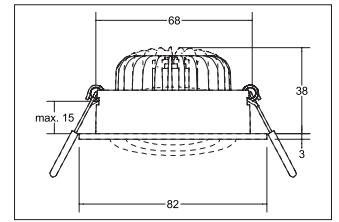

LED recessed spot set BB34, DALI dimmable, incl. connection box

Artikel-Nr. 4 1478 183

LED recessed spot set BB34, DALI dimmable, incl. connection box, black, round. In a compact design, for installation in tool-less rapid assembly systems. Set including a converter for 230-V mains voltage, DALI-2 dimmable, dimensions of converter: L 130 x W 42 x H 22 mm. Mounting method: Recessed mounting, Place of installation: Ceiling-mounted, Material: Aluminium / Plastic, Degree of protection: according to DIN EN 60529 IP20, Protection class: (EN 61140) II, Voltage: 230V AC 50Hz, Power: 7W, Amount of light sources / fittings: 1.0 Qty, Luminous flux: 680lm, Colour temperature: 3.000 K, Light colour : White, Beam angle: 40°, Adjustability: Pivoted, With control gear: Yes, Control: DALI-2 .

Artikel-Nr.	4 1478 183
Stand:	26.10.2021 05:20

Colour temperature	3000 K
Colour	Black
Beam angle	40 °
Amount of light sources / fittings	1 Qty
Material	Aluminium / Plastic
Power	7 W
Lamp	LED
Colour rendering	CRI > 80
Control	DALI-2
Outer diameter	82 mm

Built-in diameter	68 mm
Installation depth	38 mm
Voltage	230V AC 50Hz
Degree of protection	IP20
Protection class	II
Adjustability	Pivoted
Swivel angle	20 °
Circuit type	Parallel conduction
Suitable for through-wiring	Yes