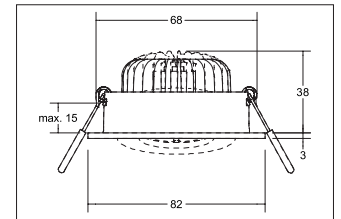

LED recessed spot set BB33, on/off

Artikel-Nr. 38377183

LED recessed spot set BB33, on/off, black, round. In a compact design, for installation in tool-less rapid assembly systems. Set including a converter for 230-V mains voltage, on/off switchable, dimensions of converter: L 68 x W 35 x H 21 mm . Mounting method: Recessed mounting, Place of installation: Ceiling-mounted, Material: Aluminium / Plastic, Degree of protection: according to DIN EN 60529 IP20, Protection class: (EN 61140) II, Voltage: 230V AC 50Hz, Power: 7W, Amount of light sources / fittings: 1.0 Qty, Luminous flux: 680lm, Colour temperature: 3.000 K, Light colour : White, Beam angle: 40°, Adjustability: Pivoted, With control gear: Yes, Control: on/off.

Artikel-Nr.	38377183
Stand:	26.10.2021 00:22

Colour temperature	3000 K
Colour	Black
Beam angle	40 °
Amount of light sources / fittings	1 Qty
Material	Aluminium / Plastic
Power	7 W
Lamp	LED
Colour rendering	CRI > 80
Control	on/off

Outer diameter	82 mm
Built-in diameter	68 mm
Installation depth	38 mm
Voltage	230V AC 50Hz
Degree of protection	IP20
Protection class	II
Adjustability	Pivoted
Swivel angle	20 °
Circuit type	Parallel conduction