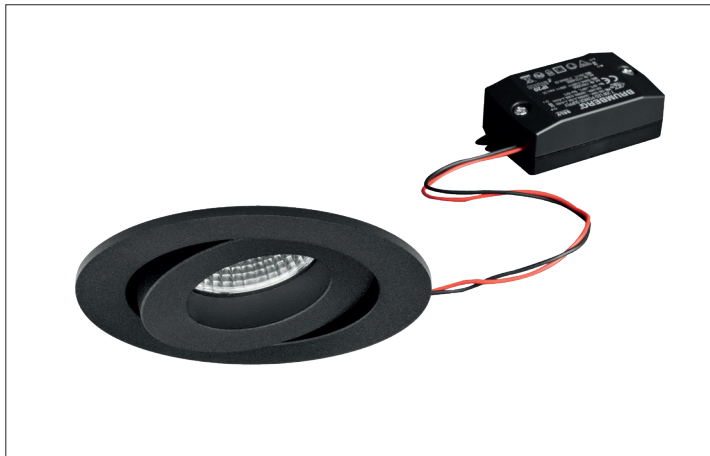

LED recessed spot set BB33, on/off

Artikel-Nr. 38377183

LED recessed spot set BB33, on/off, black, round. In a compact design, for installation in tool-less rapid assembly systems. Set including a converter for 230-V mains voltage, on/off switchable, dimensions of converter: L 68 x W 35 x H 21 mm . Mounting method: Recessed mounting, Place of installation: Ceiling-mounted, Material: Aluminium / Plastic, Degree of protection: according to DIN EN 60529 IP20, Protection class: (EN 61140) II, Voltage: 230V AC 50Hz, Power: 7W, Amount of light sources / fittings: 1.0 Qty, Luminous flux: 680lm, Colour temperature: 3.000 K, Light colour : White, Beam angle: 40°, Adjustability: Pivoted, With control gear: Yes, Control: on/off.

Artikel-Nr.	38377183
Stand:	26.10.2021 00:22

Colour temperature	3000 K
Colour	Black
Beam angle	40 °
Amount of light sources / fittings	1 Qty
Material	Aluminium / Plastic
Power	7 W
Lamp	LED
Colour rendering	CRI > 80
Control	on/off

Outer diameter	82 mm
Built-in diameter	68 mm
Installation depth	38 mm
Voltage	230V AC 50Hz
Degree of protection	IP20
Protection class	II
Adjustability	Pivoted
Swivel angle	20 °
Circuit type	Parallel conduction