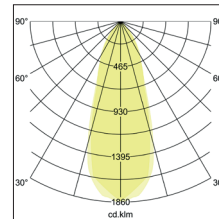

LED recessed spot set BB33, on/off

Artikel-Nr. 38377183

LED recessed spot set BB33, on/off, black, round. In a compact design, for installation in tool-less rapid assembly systems. Set including a converter for 230-V mains voltage, on/off switchable, dimensions of converter: L 68 x W 35 x H 21 mm . Mounting method: Recessed mounting, Place of installation: Ceiling-mounted, Material: Aluminium / Plastic, Degree of protection: according to DIN EN 60529 IP20, Protection class: (EN 61140) II, Voltage: 230V AC 50Hz, Power: 7W, Amount of light sources / fittings: 1.0 Qty, Luminous flux: 680lm, Colour temperature: 3.000 K, Light colour : White, Beam angle: 40°, Adjustability: Pivoted, With control gear: Yes, Control: on/off.

Artikel-Nr.	38377183
Stand:	26.10.2021 00:22

Colour temperature	3000 K
Colour	Black
Beam angle	40 °
Amount of light sources / fittings	1 Qty
Material	Aluminium / Plastic
Power	7 W
Lamp	LED
Colour rendering	CRI > 80
Control	on/off

Outer diameter	82 mm
Built-in diameter	68 mm
Installation depth	38 mm
Voltage	230V AC 50Hz
Degree of protection	IP20
Protection class	II
Adjustability	Pivoted
Swivel angle	20 °
Circuit type	Parallel conduction