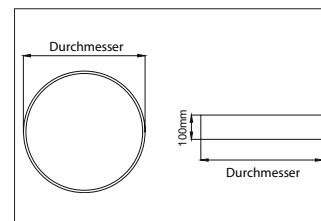

BIRO Circle surface luminaire 1.200

Artikel-Nr. 13683183

| Ø (m) | E0(0°) [lx] |
|-------|-------------|
| 1.0 m | 6511.8 |
| 2.0 m | 1627.9 |
| 3.0 m | 723.5 |
| 4.0 m | 407.0 |
| 5.0 m | 260.5 |

BIRO Circle surface luminaire 1.200, black, round. Surface mounting, Ceiling-mounted Mounting method: Surface mounting, Place of installation: Ceiling-mounted, Material: Aluminium / Steel / Plastic, Degree of protection: according to DIN EN 60529 IP40, Protection class: (EN 61140) I, Voltage: 230V AC 50Hz, Power: 175W, Amount of light sources / fittings: 1.0 Qty, Luminous flux: 19.650lm, Colour temperature: 3000 K, Light colour : White, Beam angle: 116°, With control gear: Yes. This luminaire contains incorporated and non-exchangeable LED light sources

| | |
|--------------------|------------------|
| Artikel-Nr. | 13683183 |
| Stand: | 21.07.2021 20:04 |

| | |
|----------------------------------|---------------|
| control | on/off |
| Colour | Black |
| Colour of light | 3000 K |
| System efficiency | 112 lm/W |
| Luminous flux | 19,650 lm |
| Material cover | Plastic, opal |
| Rated life time L80/B50 at 25 °C | 50000 h |
| Rated life time L70/B50 at 25 °C | 50000 h |
| System output | 175 W |
| Colour rendering | CRI > 80 |
| McAdam-Step | McAdam-Step 3 |
| Beam angle | 116 ° |

| | |
|------------------------------------|---|
| Amount of light sources / fittings | 1 Qty |
| Outer diameter | 1200 mm |
| Height | 100 mm |
| Colour rendering | CRI > 80 |
| Material | Aluminium / Steel / Plastic |
| Voltage | 230V AC 50Hz |
| Lamp | LED |
| Light output | Direct |
| Shipping | Incl. converter for connection to the 230-V mains voltage |
| Degree of protection | IP40 |
| Protection class | I |
| Voltage type | AC |