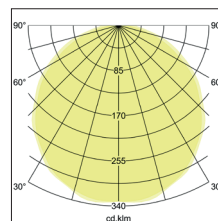

BIRO Circle surface luminaire 1.200

Artikel-Nr. 13683183

| Ø (m) | E0(0°) [lx] |
|-------|-------------|
| 1.0 m | 6511.8 |
| 2.0 m | 1627.9 |
| 3.0 m | 723.5 |
| 4.0 m | 407.0 |
| 5.0 m | 260.5 |

BIRO Circle surface luminaire 1.200, black, round. Surface mounting, Ceiling-mounted Mounting method: Surface mounting, Place of installation: Ceiling-mounted, Material: Aluminium / Steel / Plastic, Degree of protection: according to DIN EN 60529 IP40, Protection class: (EN 61140) I, Voltage: 230V AC 50Hz, Power: 175W, Amount of light sources / fittings: 1.0 Qty, Luminous flux: 19.650lm, Colour temperature: 3000 K, Light colour : White, Beam angle: 116°, With control gear: Yes. This luminaire contains incorporated and non-exchangeable LED light sources

| | |
|--------------------|------------------|
| Artikel-Nr. | 13683183 |
| Stand: | 21.07.2021 20:04 |

| | |
|----------------------------------|---------------|
| control | on/off |
| Colour | Black |
| Colour of light | 3000 K |
| System efficiency | 112 lm/W |
| Luminous flux | 19,650 lm |
| Material cover | Plastic, opal |
| Rated life time L80/B50 at 25 °C | 50000 h |
| Rated life time L70/B50 at 25 °C | 50000 h |
| System output | 175 W |
| Colour rendering | CRI > 80 |
| McAdam-Step | McAdam-Step 3 |
| Beam angle | 116 ° |

| | |
|------------------------------------|---|
| Amount of light sources / fittings | 1 Qty |
| Outer diameter | 1200 mm |
| Height | 100 mm |
| Colour rendering | CRI > 80 |
| Material | Aluminium / Steel / Plastic |
| Voltage | 230V AC 50Hz |
| Lamp | LED |
| Light output | Direct |
| Shipping | Incl. converter for connection to the 230-V mains voltage |
| Degree of protection | IP40 |
| Protection class | I |
| Voltage type | AC |