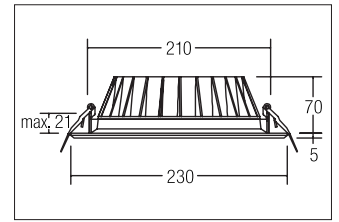

LED recessed downlight BOWL

Artikel-Nr. 12529074

LED recessed downlight BOWL, white, round. In a compact design, for installation in tool-less rapid assembly systems Lamp holder: Plug&Play, Mounting method: Recessed mounting, Place of installation: Ceiling-mounted, Material: Aluminium / PMMA, Degree of protection: according to DIN EN 60529 IP20, Protection class: (EN 61140) III, Current: 700 mA, Power: 30W, Amount of light sources / fittings: 1.0 Qty, Luminous flux: 2.620lm, Colour temperature: 4.000 K, Light colour : White, Beam angle: 97°, Adjustability: Not adjustable, With control gear: No, Control: Dimming depending on driver.

Artikel-Nr.	12529074
Stand:	25.10.2021 22:17

Colour temperature	4000 K
Colour	White
Beam angle	97 °
Amount of light sources / fittings	1 Qty
Material	Aluminium / PMMA
Lamp holder	Plug&Play
Power	30 W
Lamp	LED
Colour rendering	CRI > 80

Control	Dimming depending on driver
Outer diameter	230 mm
Built-in diameter	210 mm
Installation depth	70 mm
Current	700 mA
Degree of protection	IP20
Protection class	III
Adjustability	Not adjustable
Circuit type	Series conduction