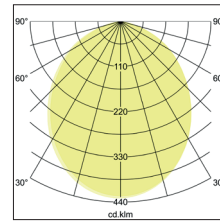

LED recessed downlight BOWL

Artikel-Nr. 12529074

LED recessed downlight BOWL, white, round. In a compact design, for installation in tool-less rapid assembly systems Lamp holder: Plug&Play, Mounting method: Recessed mounting, Place of installation: Ceiling-mounted, Material: Aluminium / PMMA, Degree of protection: according to DIN EN 60529 IP20, Protection class: (EN 61140) III, Current: 700 mA, Power: 30W, Amount of light sources / fittings: 1.0 Qty, Luminous flux: 2.620lm, Colour temperature: 4.000 K, Light colour : White, Beam angle: 97°, Adjustability: Not adjustable, With control gear: No, Control: Dimming depending on driver.

Artikel-Nr.	12529074
Stand:	25.10.2021 22:17

Colour temperature	4000 K
Colour	White
Beam angle	97 °
Amount of light sources / fittings	1 Qty
Material	Aluminium / PMMA
Lamp holder	Plug&Play
Power	30 W
Lamp	LED
Colour rendering	CRI > 80