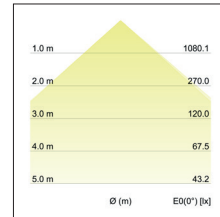

LED recessed downlight BOWL

Artikel-Nr. 12529074

LED recessed downlight BOWL, white, round. In a compact design, for installation in tool-less rapid assembly systems Lamp holder: Plug&Play, Mounting method: Recessed mounting, Place of installation: Ceiling-mounted, Material: Aluminium / PMMA, Degree of protection: according to DIN EN 60529 IP20, Protection class: (EN 61140) III, Current: 700 mA, Power: 30W, Amount of light sources / fittings: 1.0 Qty, Luminous flux: 2.620lm, Colour temperature: 4.000 K, Light colour : White, Beam angle: 97°, Adjustability: Not adjustable, With control gear: No, Control: Dimming depending on driver.

Artikel-Nr.	12529074
Stand:	25.10.2021 22:17

Colour temperature	4000 K
Colour	White
Beam angle	97 °
Amount of light sources / fittings	1 Qty
Material	Aluminium / PMMA
Lamp holder	Plug&Play
Power	30 W
Lamp	LED
Colour rendering	CRI > 80

Control	Dimming depending on driver
Outer diameter	230 mm
Built-in diameter	210 mm
Installation depth	70 mm
Current	700 mA
Degree of protection	IP20
Protection class	III
Adjustability	Not adjustable
Circuit type	Series conduction