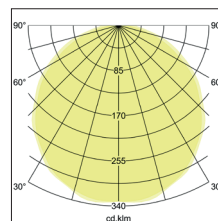

BIRO Circle surface luminaire 1.000

Artikel-Nr. 13682163

1.0 m	3.213.0	4614.6
2.0 m	6.416.0	1153.6
3.0 m	9.618.9	512.7
4.0 m	12.811.9	288.4
5.0 m	16.014.9	184.6
Ø (m)	E0(0°) [lx]	

BIRO Circle surface luminaire 1.000, silver, round. Surface mounting, Ceiling-mounted. Mounting method: Surface mounting, Place of installation: Ceiling-mounted, Material: Aluminium / Steel / Plastic, Degree of protection: according to DIN EN 60529 IP40, Protection class: (EN 61140) I, Voltage: 230V AC 50Hz, Power: 125W, Amount of light sources / fittings: 1.0 Qty, Luminous flux: 13.925lm, Light colour : White, Beam angle: 116°, With control gear: Yes. This luminaire contains incorporated and non-exchangeable LED light sources

Artikel-Nr.	13682163
Stand:	18.06.2021 16:28

Type of dimming	on/off
Colour	Silver
Colour of light	3000 K
System efficiency	111 lm/W
Luminous flux	13,925 lm
Material cover	Plastic, opal
Rated life time L80/B50 at 25 °C	50000 h
Rated life time L70/B50 at 25 °C	50000 h
System output	125 W
Colour rendering	CRI > 80
McAdam-Step	McAdam-Step 3
Beam angle	116 °

Amount of light sources / fittings	1 Qty
Outer diameter	1000 mm
Height	100 mm
Colour rendering	CRI > 80
Material	Aluminium / Steel / Plastic
Voltage	230V AC 50Hz
Lamp	LED
Light output	Direct
Shipping	Incl. converter for connection to the 230-V mains voltage
Degree of protection	IP40
Protection class	I
Voltage type	AC