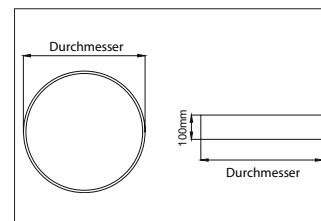

BIRO Circle surface luminaire 1.000

Artikel-Nr. 13682163

1.0 m	3.213.0	4614.6
2.0 m	6.416.0	1153.6
3.0 m	9.618.9	512.7
4.0 m	12.811.9	288.4
5.0 m	16.014.9	184.6
Ø (m)	E0(0°) [lx]	

BIRO Circle surface luminaire 1.000, silver, round. Surface mounting, Ceiling-mounted. Mounting method: Surface mounting, Place of installation: Ceiling-mounted, Material: Aluminium / Steel / Plastic, Degree of protection: according to DIN EN 60529 IP40, Protection class: (EN 61140) I, Voltage: 230V AC 50Hz, Power: 125W, Amount of light sources / fittings: 1.0 Qty, Luminous flux: 13.925lm, Light colour : White, Beam angle: 116°, With control gear: Yes. This luminaire contains incorporated and non-exchangeable LED light sources

Artikel-Nr.	13682163
Stand:	18.06.2021 16:28

Type of dimming	on/off
Colour	Silver
Colour of light	3000 K
System efficiency	111 lm/W
Luminous flux	13,925 lm
Material cover	Plastic, opal
Rated life time L80/B50 at 25 °C	50000 h
Rated life time L70/B50 at 25 °C	50000 h
System output	125 W
Colour rendering	CRI > 80
McAdam-Step	McAdam-Step 3
Beam angle	116 °

Amount of light sources / fittings	1 Qty
Outer diameter	1000 mm
Height	100 mm
Colour rendering	CRI > 80
Material	Aluminium / Steel / Plastic
Voltage	230V AC 50Hz
Lamp	LED
Light output	Direct
Shipping	Incl. converter for connection to the 230-V mains voltage
Degree of protection	IP40
Protection class	I
Voltage type	AC