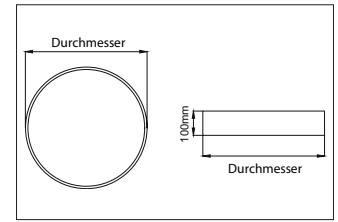

BIRO Circle surface luminaire 1.200

**Artikel-Nr. 13683163**

| Ø (m) | E0(0°) [lx] |
|-------|-------------|
| 1.0 m | 6511.8      |
| 2.0 m | 1627.9      |
| 3.0 m | 723.5       |
| 4.0 m | 407.0       |
| 5.0 m | 260.5       |

BIRO Circle surface luminaire 1.200, silver, round. Surface mounting, Ceiling-mounted Mounting method: Surface mounting, Place of installation: Ceiling-mounted, Material: Aluminium / Steel / Plastic, Degree of protection: according to DIN EN 60529 IP40, Protection class: (EN 61140) I, Voltage: 230V AC 50Hz, Power: 175W, Amount of light sources / fittings: 1.0 Qty, Luminous flux: 19.650lm, Colour temperature: 3000 K, Light colour : White, Beam angle: 116°, With control gear: Yes. This luminaire contains incorporated and non-exchangeable LED light sources

|                                    |   |
|------------------------------------|---|
| Amount of light sources / fittings | 1 Qty   |
| Outer diameter                     | 1200 mm   |
| Height                             | 100 mm  |
| Colour rendering                   | CRI > 80  |
| Material                           | Aluminium / Steel / Plastic                               |
| Voltage                            | 230V AC 50Hz  |
| Lamp                               | LED   |
| Light output                       | Direct  |
| Shipping                           | Incl. converter for connection to the 230-V mains voltage |
| Degree of protection               | IP40  |
| Protection class                   | I   |
| Voltage type                       | AC  |