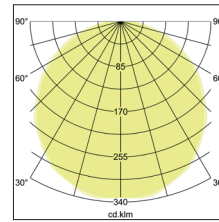

BIRO Circle surface luminaire 1.200

**Artikel-Nr. 13683163**

| Ø (m) | E0(0°) [lx] |
|-------|-------------|
| 1.0 m | 6511.8      |
| 2.0 m | 1627.9      |
| 3.0 m | 723.5       |
| 4.0 m | 407.0       |
| 5.0 m | 260.5       |

BIRO Circle surface luminaire 1.200, silver, round. Surface mounting, Ceiling-mounted Mounting method: Surface mounting, Place of installation: Ceiling-mounted, Material: Aluminium / Steel / Plastic, Degree of protection: according to DIN EN 60529 IP40, Protection class: (EN 61140) I, Voltage: 230V AC 50Hz, Power: 175W, Amount of light sources / fittings: 1.0 Qty, Luminous flux: 19.650lm, Colour temperature: 3000 K, Light colour : White, Beam angle: 116°, With control gear: Yes. This luminaire contains incorporated and non-exchangeable LED light sources

|                    |                  |
|--------------------|------------------|
| <b>Artikel-Nr.</b> | <b>13683163</b>  |
| <b>Stand:</b>      | 21.07.2021 20:01 |

|                                  |               |
|----------------------------------|---------------|
| control                          | on/off        |
| Colour                           | Silver        |
| Colour of light                  | 3000 K        |
| System efficiency                | 112 lm/W      |
| Luminous flux                    | 19,650 lm     |
| Material cover                   | Plastic, opal |
| Rated life time L80/B50 at 25 °C | 50000 h       |
| Rated life time L70/B50 at 25 °C | 50000 h       |
| System output                    | 175 W         |
| Colour rendering                 | CRI > 80      |
| McAdam-Step                      | McAdam-Step 3 |
| Beam angle                       | 116 °         |