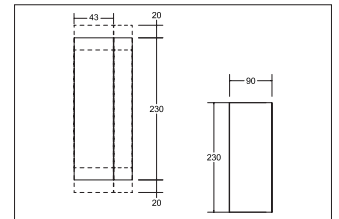

LED-Wandanbauleuchte, IP65  
**Artikel-Nr. 60127173**

LED-Wandanbauleuchte, IP65, white, rectangular. Surface mounting, Wall-mounted. Direct and indirect light emission. Mounting method: Surface mounting, Place of installation: Wall-mounted, Material: Aluminium / Glass, Degree of protection: according to DIN EN 60529 IP65\*, Protection class: (EN 61140) I, Voltage: 230V AC 50Hz, Power: 4.6W, Amount of light sources / fittings: 2.0 Qty, Colour temperature: 3.000 K, Beam angle: 50°, With control gear: Yes, Control: on/off.

<b>Artikel-Nr.</b>	<b>60127173</b>
<b>Stand:</b>	25.10.2021 18:43

Colour temperature	3000 K
Colour	White
Beam angle	50 °
Amount of light sources / fittings	2 Qty
Material	Aluminium / Glass
Power	2 x 4,6 W
Lamp	LED
scope of delivery	Incl. converter for connection to the 230-V mains voltage
Colour rendering	CRI > 90

Control	on/off
Voltage	230V AC 50Hz
Circuit type	Parallel conduction
Degree of protection	IP65*
Protection class	I
Voltage type	AC
Length	230 mm
Width	43 mm
Aufbauhöhe	90 mm
Dimensions	L x B x H: 230 x 90 mm