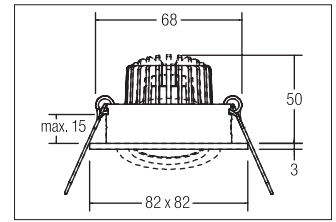

LED recessed spot set, on/off  
**Artikel-Nr. 38144083**

1.0 m	0.7 0.7	1173.2
2.0 m	1.4 1.4	283.3
3.0 m	2.1 2.0	130.4
4.0 m	2.8 2.7	73.3
5.0 m	3.5 3.4	46.9
	Ø (m)	E0(0°) [lx]

LED recessed spot set, on/off, black, square. In a compact design, for installation in tool-less rapid assembly systems. Set including a converter for 230-V mains voltage, on/off switchable, dimensions of converter: L 68 x W 35 x H 21 mm . Mounting method: Recessed mounting, Place of installation: Ceiling-mounted, Material: Aluminium / Glass / Plastic, Degree of protection: according to DIN EN 60529 IP20, Protection class: (EN 61140) II, Voltage: 230V AC 50Hz, Power: 6W, Amount of light sources / fittings: 1.0 Qty, Luminous flux: 680lm, Colour temperature: 3000 K, Light colour : White, Beam angle: 38°, Adjustability: Pivoted, With control gear: Yes, control: on/off.

<b>Artikel-Nr.</b>	<b>38144083</b>
<b>Stand:</b>	19.07.2021 15:04

Colour of light	3000 K
Colour	Black
Beam angle	38 °
Amount of light sources / fittings	1 Qty
Material	Aluminium / Glass / Plastic
Power	6 W
Lamp	LED
Colour rendering	CRI > 80
control	on/off
Outer diameter	82 mm
Built-in diameter	68 mm

Installation depth	50 mm
Voltage	230V AC 50Hz
Degree of protection	IP20
Protection class	II
Circlip	Without circlip
Adjustability	Pivoted
Length	82 mm
Width	82 mm
Swivel angle	20 °
Circuit type	Parallel conduction