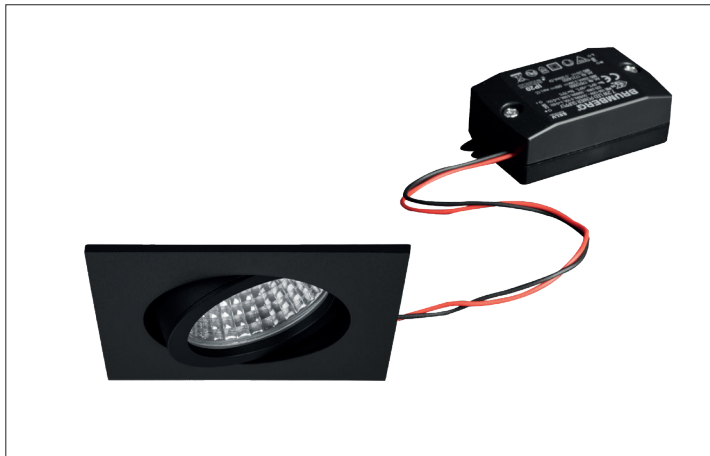

LED recessed spot set, on/off  
**Artikel-Nr. 38144083**

1.0 m	0.7 0.7	1173.2
2.0 m	1.4 1.4	283.3
3.0 m	2.1 2.0	130.4
4.0 m	2.8 2.7	73.3
5.0 m	3.5 3.4	46.9
	Ø (m)	E0(0°) [lx]

LED recessed spot set, on/off, black, square. In a compact design, for installation in tool-less rapid assembly systems. Set including a converter for 230-V mains voltage, on/off switchable, dimensions of converter: L 68 x W 35 x H 21 mm . Mounting method: Recessed mounting, Place of installation: Ceiling-mounted, Material: Aluminium / Glass / Plastic, Degree of protection: according to DIN EN 60529 IP20, Protection class: (EN 61140) II, Voltage: 230V AC 50Hz, Power: 6W, Amount of light sources / fittings: 1.0 Qty, Luminous flux: 680lm, Colour temperature: 3000 K, Light colour : White, Beam angle: 38°, Adjustability: Pivoted, With control gear: Yes, control: on/off.

<b>Artikel-Nr.</b>	<b>38144083</b>
<b>Stand:</b>	19.07.2021 15:04

Colour of light	3000 K
Colour	Black
Beam angle	38 °
Amount of light sources / fittings	1 Qty
Material	Aluminium / Glass / Plastic
Power	6 W
Lamp	LED
Colour rendering	CRI > 80
control	on/off
Outer diameter	82 mm
Built-in diameter	68 mm

Installation depth	50 mm
Voltage	230V AC 50Hz
Degree of protection	IP20
Protection class	II
Circlip	Without circlip
Adjustability	Pivoted
Length	82 mm
Width	82 mm
Swivel angle	20 °
Circuit type	Parallel conduction