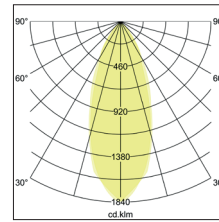

LED recessed spot set, on/off  
**Artikel-Nr. 38144083**

1.0 m	0.7 0.7	1173.2
2.0 m	1.4 1.4	283.3
3.0 m	2.1 2.0	130.4
4.0 m	2.8 2.7	73.3
5.0 m	3.5 3.4	46.9
	Ø (m)	E0(0°) [lx]

LED recessed spot set, on/off, black, square. In a compact design, for installation in tool-less rapid assembly systems. Set including a converter for 230-V mains voltage, on/off switchable, dimensions of converter: L 68 x W 35 x H 21 mm . Mounting method: Recessed mounting, Place of installation: Ceiling-mounted, Material: Aluminium / Glass / Plastic, Degree of protection: according to DIN EN 60529 IP20, Protection class: (EN 61140) II, Voltage: 230V AC 50Hz, Power: 6W, Amount of light sources / fittings: 1.0 Qty, Luminous flux: 680lm, Colour temperature: 3000 K, Light colour : White, Beam angle: 38°, Adjustability: Pivoted, With control gear: Yes, control: on/off.

<b>Artikel-Nr.</b>	<b>38144083</b>
<b>Stand:</b>	19.07.2021 15:04

Colour of light	3000 K
Colour	Black
Beam angle	38 °
Amount of light sources / fittings	1 Qty
Material	Aluminium / Glass / Plastic
Power	6 W
Lamp	LED
Colour rendering	CRI > 80
control	on/off
Outer diameter	82 mm
Built-in diameter	68 mm

Installation depth	50 mm
Voltage	230V AC 50Hz
Degree of protection	IP20
Protection class	II
Circlip	Without circlip
Adjustability	Pivoted
Length	82 mm
Width	82 mm
Swivel angle	20 °
Circuit type	Parallel conduction