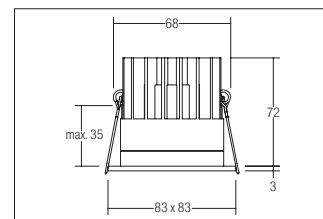

LED recessed downlight ALTERO, IP44

Artikel-Nr. 12036184

LED recessed downlight ALTERO, IP44, black, square. In a compact design, for installation in tool-less rapid assembly systems
 Mounting method: Recessed mounting, Place of installation: Ceiling-mounted, Material: Aluminium / Glass / Plastic, Degree of protection: according to DIN EN 60529 IP44*, Protection class: (EN 61140) III, Current: 500 mA, Power: 9.2W, Amount of light sources / fittings: 1.0 Qty, Luminous flux: 840lm, Colour temperature: 4.000 K, Light colour : White, Beam angle: 33°, Adjustability: Not adjustable, With control gear: No, Control: Dimming depending on driver.

Artikel-Nr. 12036184
Stand: 25.10.2021 23:23

Colour temperature	4000 K
Colour	Black
Length	83 mm
Beam angle	33 °
Amount of light sources / fittings	1 Qty
Material	Aluminium / Glass / Plastic
Power	9,2 W
Lamp	LED
Colour rendering	CRI > 80
Control	Dimming depending on driver

Built-in diameter	68 mm
Installation depth	72 mm
Current	500 mA
Degree of protection	IP44*
Protection class	III
Adjustability	Not adjustable
Length	83 mm
Width	83 mm
Circuit type	Series conduction